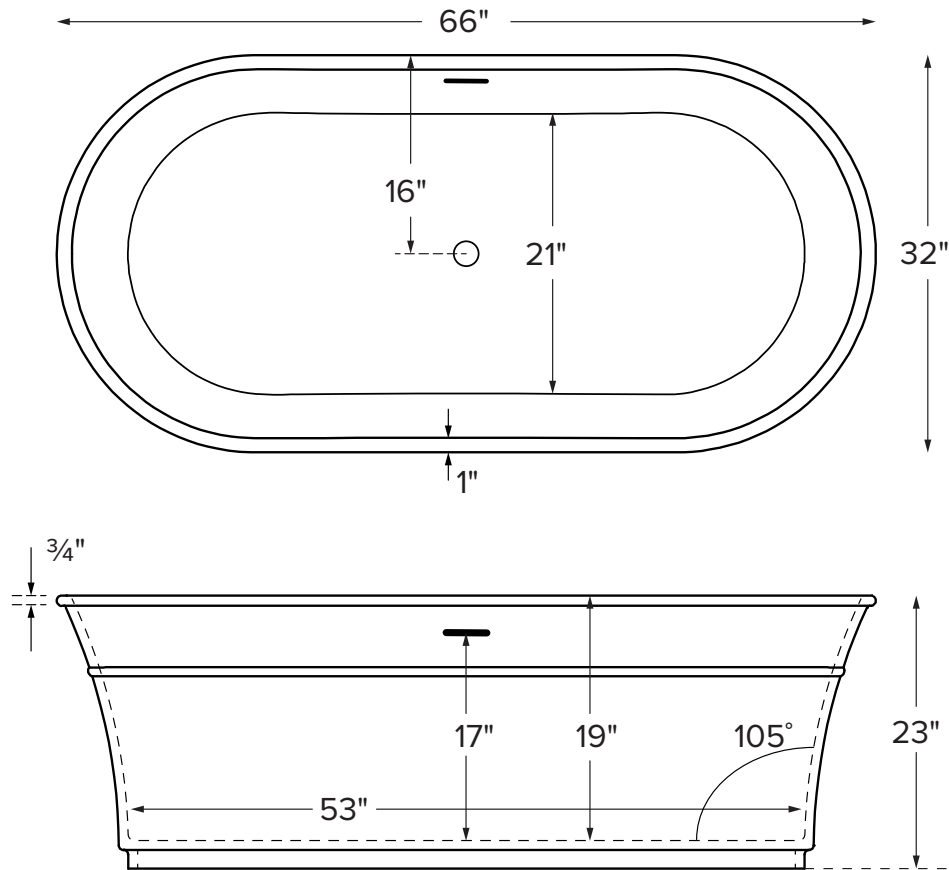

Hudson

MODEL 404
66" x 32" x 23"
FREESTANDING 85 gal to overflow
Mineral Composite
208 lbs / 94 kg soaker
Filling this tub to the maximum may require an above average size or dedicated water heater.

Drain Rough-In Measurement

• Before discarding tub packaging, check for accessories that may be packaged inside.
 • All product measurements are ±1/2".
 • Specifications and configurations are subject to change without notice.
 • Measurements herein supersede all others published prior to publication date below.

Inside view of tub