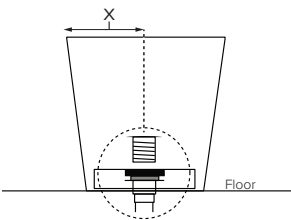

Hudson

MODEL 404
66" x 32" x 23"
FREESTANDING 85 gal to overflow
Mineral Composite
208 lbs / 94 kg soaker
Filling this tub to the maximum may require an above average size or dedicated water heater.

Drain Rough-In Measurement

• Before discarding tub packaging, check for accessories that may be packaged inside.
 • All product measurements are ±1/2".
 • Specifications and configurations are subject to change without notice.
 • Measurements herein supersede all others published prior to publication date below.

Inside view of tub