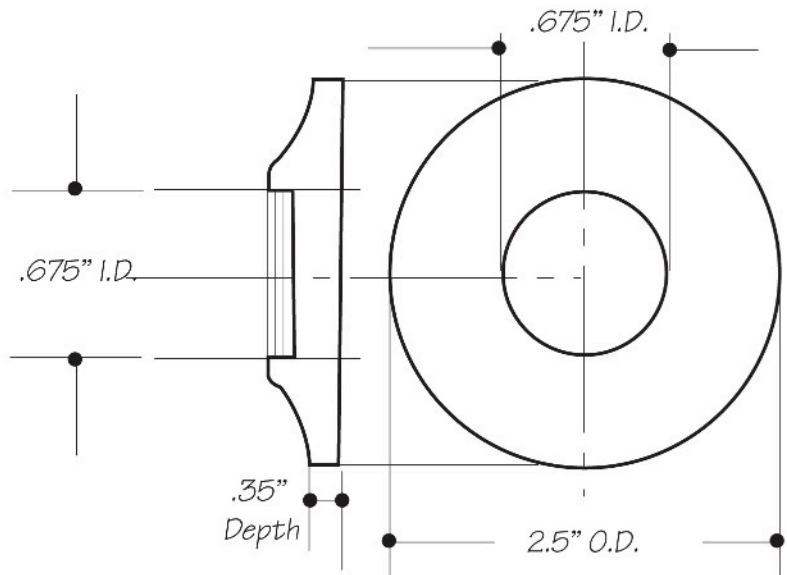

INSTALLATION DIMENSIONS

This model offers you the following features & benefits:

- 5/8" I.D. fits over 1/2" nominal copper pipe
- For lavatory and water closet applications
- Sure Grip
- Plated Brass
- Available in 21 finishes
 - CPB - Polished Chrome
 - SC - Satin Chrome
 - PN - Polished Nickel
 - BRN - Brushed Nickel
 - PEW - Pewter
 - PRN - Pearl Nickel
 - AB - Antique Brass
 - SB - Satin Brass
 - PVD - Polished Brass
 - WB - Weathered Brass
 - WCP - Weathered Copper
 - ACP - Antique Copper
 - PCP - Polished Copper
 - ORB - Oil Rubbed Bronze
 - VB - Venetian Bronze*
 - PVDDBB - Brushed Bronze
 - TB - Tuscan Brass
 - MB - Matte Black
 - FG - French Gold
 - GPB - Polished Gold
 - SG - Satin Gold