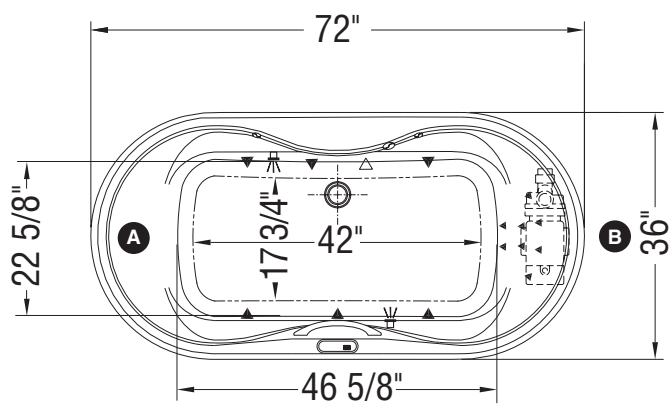

## AIR SYSTEM

**Note: Air / whirlpool backjets on same side as blower / pump**

( ▲ ): Indicates whirlpool jets positioning

( △ ): Indicates suction positioning

( • ): Indicates airjets positioning

( ☀ ): Indicates chromatherapy light positioning

Bathtub base includes anti-vibration Neutra-Phone leg supports (not shown).

**All dimensions are approximate. Structure measurements**

**must be verified against the unit to ensure proper fit.**

( A ): Specify blower and/or pump location when ordering

( B ): Indicates standard grab bar positioning