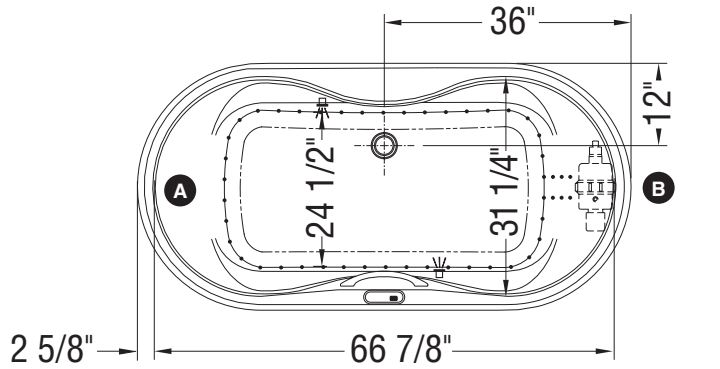

## AIR SYSTEM

**Note: Air / whirlpool backjets on same side as blower / pump**

( ▲ ): Indicates whirlpool jets positioning

( △ ): Indicates suction positioning

( • ): Indicates airjets positioning

( ☀ ): Indicates chromatherapy light positioning

Bathtub base includes anti-vibration Neutra-Phone leg supports (not shown).

**All dimensions are approximate. Structure measurements**

**must be verified against the unit to ensure proper fit.**

( A ): Specify blower and/or pump location when ordering

( B ): Indicates standard grab bar positioning