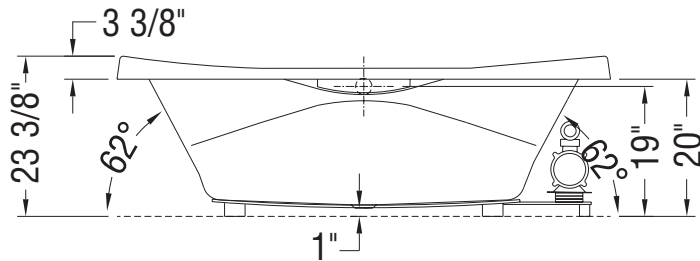

## AIR SYSTEM

**Note: Air / whirlpool backjets on same side as blower / pump**

( ▲ ): Indicates whirlpool jets positioning

( △ ): Indicates suction positioning

( • ): Indicates airjets positioning

( ☀ ): Indicates chromatherapy light positioning

Bathtub base includes anti-vibration Neutra-Phone leg supports (not shown).

**All dimensions are approximate. Structure measurements**

**must be verified against the unit to ensure proper fit.**

( A ): Specify blower and/or pump location when ordering

( B ): Indicates standard grab bar positioning