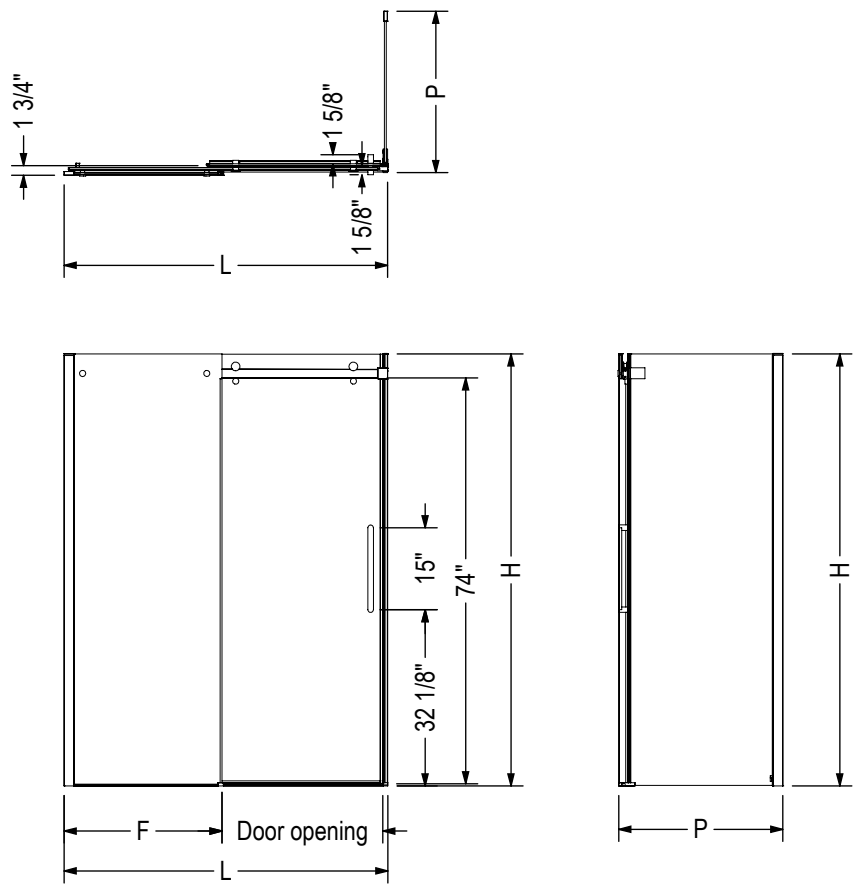

STANDARD

Code	Description	H	L Adjustable	F	P Adjustable	Door Opening	Wall Adjustment
136540	Halo Pro GS 78 3/4" x 47"	78 3/4"	44 1/2" - 47"	22 1/2"	-	16 1/4" - 18 3/4"	1"
136541	Halo Pro GS 78 3/4" x 59"	78 3/4"	56 1/2" - 59"	28 5/8"	-	22 1/8" - 24 5/8"	1"
136542	Halo Pro GS RP 32"	78 3/4"	-	-	29 7/8"	-	1"
136543	Halo Pro GS RP 36"	78 3/4"	-	-	33 7/8"	-	1"

All dimensions are approximate. Structure measurements must be verified against the unit to ensure proper fit.