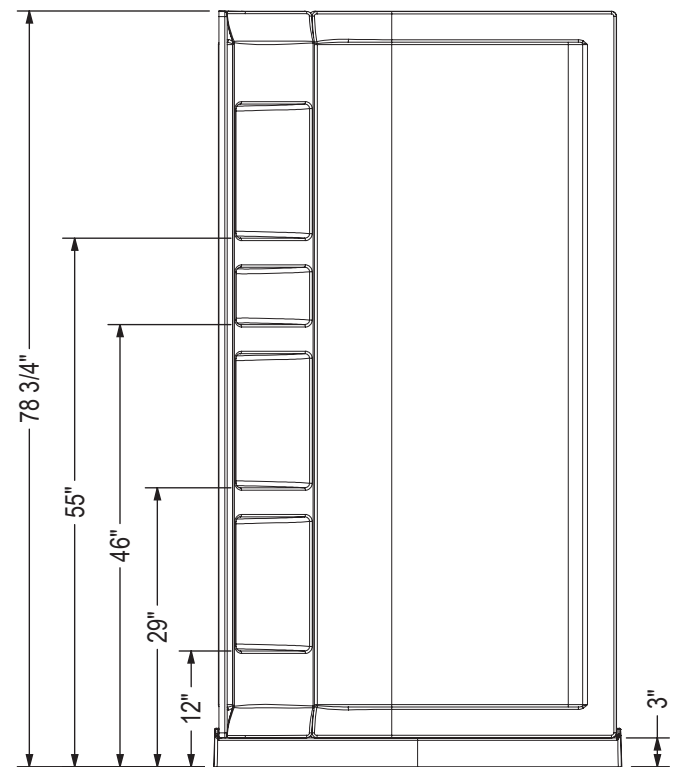

STANDARD

-Door opening : 23 3/4"
-Wall jamb adjustment : 3/4"

ACRYLIC WALLS - WITHOUT DOOR

NO ACRYLIC WALLS - WITH DOOR

All dimensions are approximate. Structure measurements must be verified against the unit to ensure proper fit.