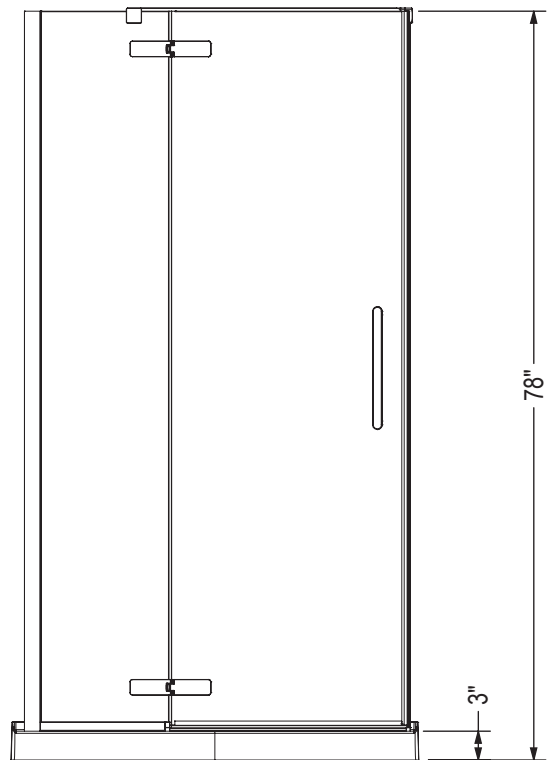

STANDARD

-Door opening : 23 3/4"
-Wall jamb adjustment : 3/4"

ACRYLIC WALLS - WITHOUT DOOR

NO ACRYLIC WALLS - WITH DOOR

All dimensions are approximate. Structure measurements must be verified against the unit to ensure proper fit.