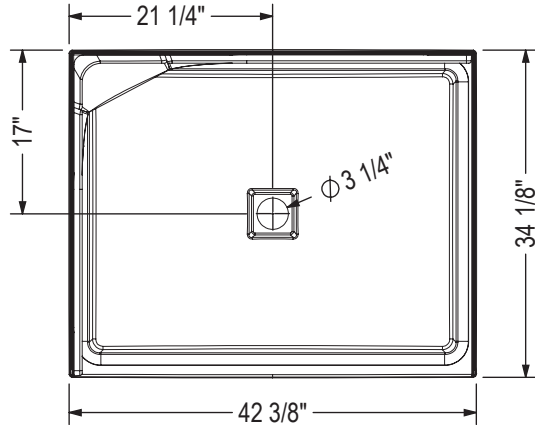

STANDARD

-Door opening : 23 3/4"
-Wall jamb adjustment : 3/4"

ACRYLIC WALLS - WITHOUT DOOR

NO ACRYLIC WALLS - WITH DOOR

All dimensions are approximate. Structure measurements must be verified against the unit to ensure proper fit.