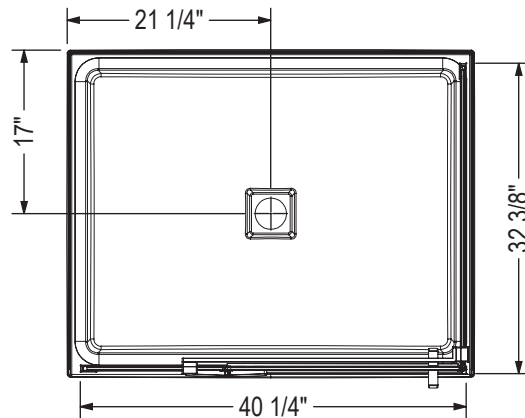

STANDARD

-Door opening : 23 3/4"
-Wall jamb adjustment : 3/4"

ACRYLIC WALLS - WITHOUT DOOR

NO ACRYLIC WALLS - WITH DOOR

All dimensions are approximate. Structure measurements must be verified against the unit to ensure proper fit.