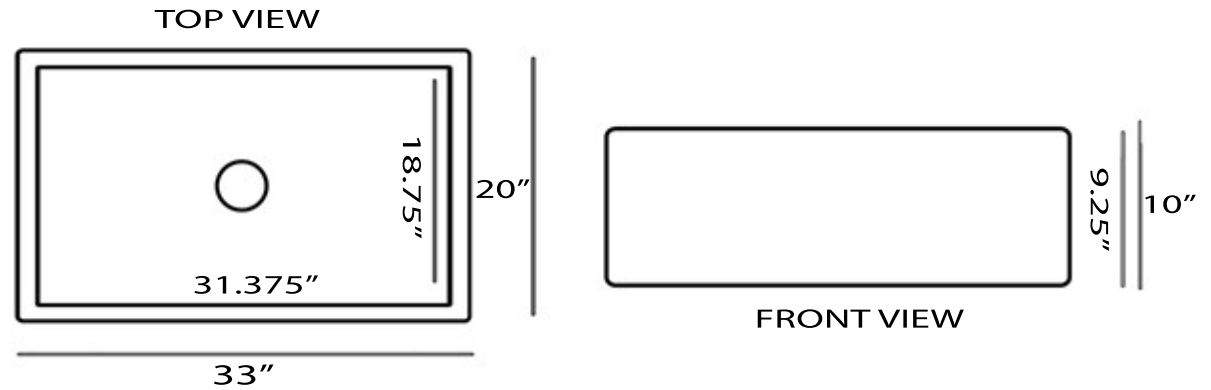

Vineyard Collection
Premium Fireclay Farmhouse Apron Sink

MODEL:
FCFS3320S-ShabbyStraw

Overall Dimensions	Large Bowl	Apron Height	Bowl Depth	Drain Dimensions
33 x 20 x 10"	31.375" x 18.75"	10"	9.25"	3.5" Opening