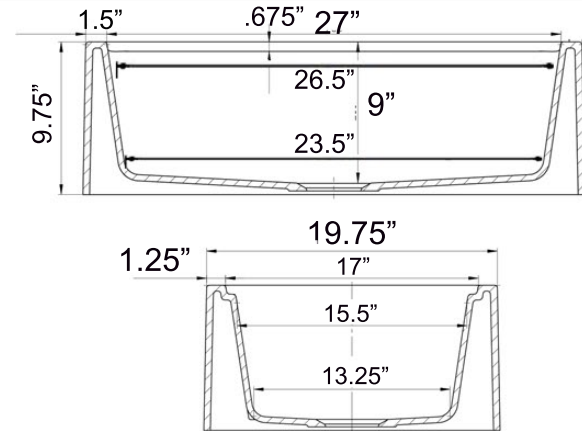

Plymouth Collection

Premium Granite Composite Farmhouse Apron Sink
Workstation with included Cutting Board/Drain/Flange/Roll up Mat

MODEL:
PR3020-APS-G

Overall Dimensions	Interior Bowl Opening	Apron Height	Bowl Depth	Drain Dimensions
29.75" x 19.75" x 9.75"	27" x 17" top edge 26.5" x 15.5" basin	9.75"	9"	3.5" - drain included

Features

- Apron or custom base cabinet required
- Reversible design - 2 corner radius options
- Stainless Steel Roll Up Mat (RUM165) included
- Wood Cutting board Included
- Due to sink thickness - may require an extended flange
- Material is sound absorbing and stain resistant
- Non-porous surface is hygienic and scratch resistant
- Inside basin is sloped for superior drainage
- included matching disposal flange and basket strainer