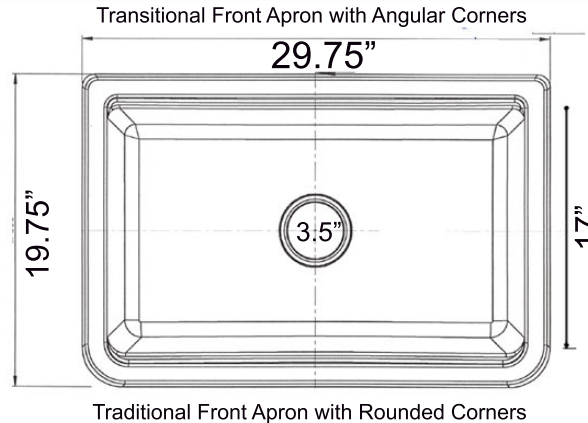

Plymouth Collection

Premium Granite Composite Farmhouse Apron Sink
Workstation with included Cutting Board/Drain/Flange/Roll up Mat

MODEL:
PR3020-APS-G

Overall Dimensions	Interior Bowl Opening	Apron Height	Bowl Depth	Drain Dimensions
29.75" x 19.75" x 9.75"	27" x 17" top edge 26.5" x 15.5" basin	9.75"	9"	3.5" - drain included

Features

- Apron or custom base cabinet required
- Reversible design - 2 corner radius options
- Stainless Steel Roll Up Mat (RUM165) included
- Wood Cutting board Included
- Due to sink thickness - may require an extended flange
- Material is sound absorbing and stain resistant
- Non-porous surface is hygienic and scratch resistant
- Inside basin is sloped for superior drainage
- included matching disposal flange and basket strainer