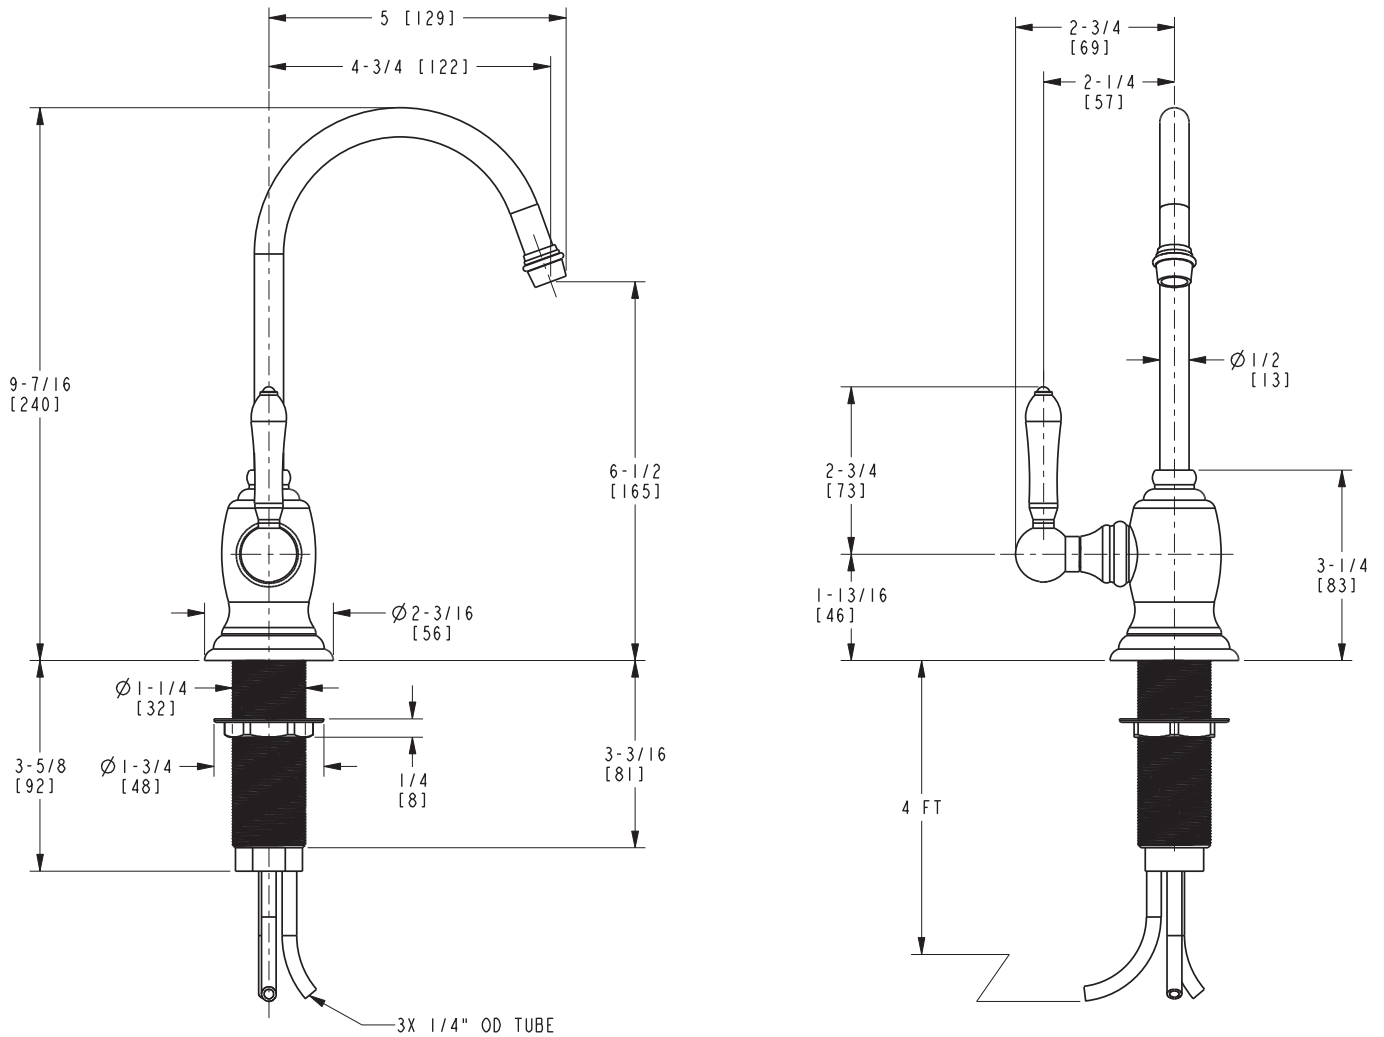

CHESTERFIELD

Hot Water Dispenser **1030-5613**

Features

- Solid brass construction
- Quarter-turn washerless ceramic disc valve cartridge
- Traditional lever handle design
- Spout assembly with integral supply hoses
- Spring-loaded, normally closed lever handle
- 6-1/2" (16.5 cm) spout height at outlet
- 4-3/4" (12.1 cm) spout reach (c-c)
- For single hole configurations
- 1 gallon (3.6 liters) per minute maximum flow rate*

Product Specification Add "Color / Finish" suffix to Model number, below.

The Hot Water Dispenser Faucet shall be made of solid brass construction. Faucet shall incorporate a spout assembly with integral supply hoses and feature a quarter-turn washerless ceramic disc valve cartridge. Faucet shall incorporate a traditional lever handle design and feature a spring-loaded, normally closed hot lever mechanism. Hot Water Dispenser Faucet shall have a 1 gallon (3.6 liters) per minute maximum flow rate and accommodate single hole configurations. Product shall incorporate a 6-1/2" (16.5 cm) spout height at outlet and a 4-3/4" (12.1 cm) spout reach (c-c). Hot Water Dispenser Faucet shall be Newport Brass Model 1030-5613/____. [Point-of-Use Water Heater shall be Newport Brass Model 5-036].

1030-5613

PRODUCT DIMENSIONS *(Units are in inches)*

Chesterfield Hot Water Dispenser 1030-5613