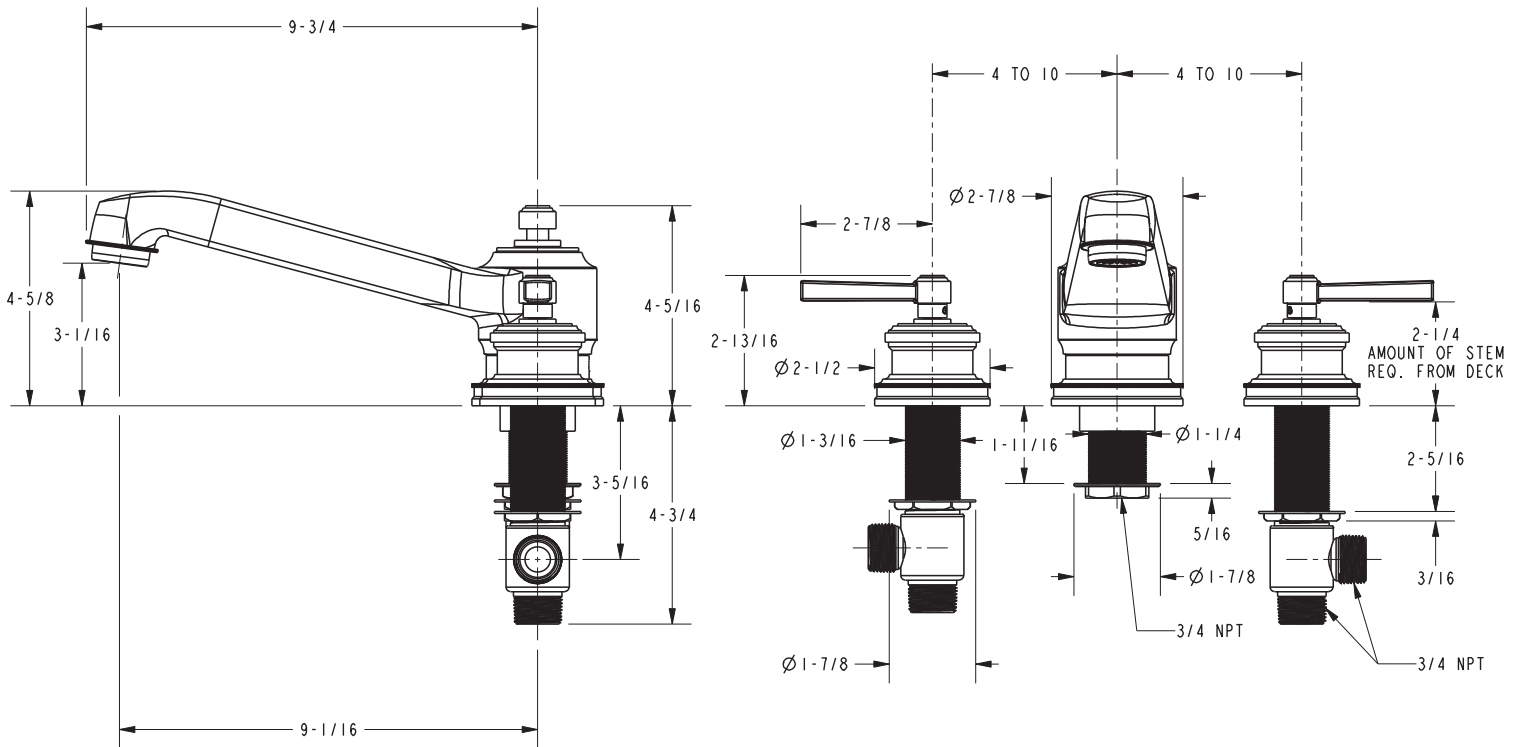

**Features**

- Solid brass construction
- ADA compliant traditional lever handles
- 3-1/16" (7.8 cm) spout height at outlet
- 9-1/16" (23.0 cm) spout reach (c-c)
- Intended for use with Newport Brass rough valve kit (Required Accessory) which incorporates the following:
  - Brass valve bodies and quick-connect spout fitting
  - Quarter-turn washerless ceramic disc 3/4" valve cartridges

**Required Accessory:**

Trim, above, and Rough Valve Kit, below, must both be specified.

Application	Roman Tub			Roman Tub with Handshower					
	Hot Valve	Cold Valve	Spout Quick-Connect Fitting	Hot Valve	Cold Valve	Spout Quick-Connect Fitting	Poly-Braided Hose	Handshower Diverter	H/S Flange Hardware
Inlet/Outlet Size	3/4"	3/4"	3/4"	3/4"	3/4"	3/4"	1/2"	1/2" / 3/4"	-
Part Number	<input type="checkbox"/> 1-506			<input type="checkbox"/> 1-507					
Image									

**Product Specification: Add "Color / Finish" suffix to Model number, below.**

The Roman Tub Deck Trim shall be made of solid brass construction. Roman Tub Deck Trim shall incorporate ADA compliant traditional lever handles. Product shall incorporate a 3-1/16" (7.8 cm) spout height at outlet and a 9-1/16" (23.0 cm) spout reach (c-c). Rough valve kit shall incorporate brass valve bodies with quarter-turn washerless ceramic disc 3/4" valve cartridges and a quick-connect spout fitting. Roman Tub Deck Trim shall be Newport Brass Model 3-1626/\_\_\_\_\_ and Newport Brass rough valve kit shall be 1-506.

## PRODUCT DIMENSIONS *(Units are in inches)*