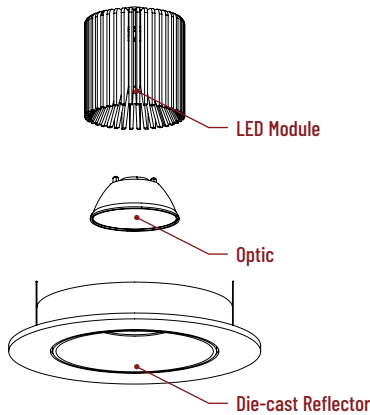

2" Iolite Accessories

2" Iolite Round Trimless Adjustable Reflector

Type	
Project	
Catalog No.	
Notes	

FIELD CHANGEABLE OPTICS

Iolite reflectors include 25°, 38° and 60° optics. Optics can be changed in the field by removing LED module from die-cast reflector. Replacement optics include an optional frosted lens.

NIO-REFL15FR	15° Optic
NIO-REFL25FR	25° Optic
NIO-REFL38FR	38° Optic
NIO-REFL60FR	60° Optic

Optic assembly includes optional frosted lens. 25°, 38° and 60° optics are included with each reflector.

NIO-REFLTIR15	15° Optic
NIO-REFLTIR25	25° Optic

TIR optics are not compatible with Comfort Dim technology.

ACCESSORIES

Iolite accessories can be added at any point in the design process. Accessories easily install between LED module and die-cast reflector. Luminaire will accommodate (1) hex louver and (1) collar accessory, no accessory holder required.