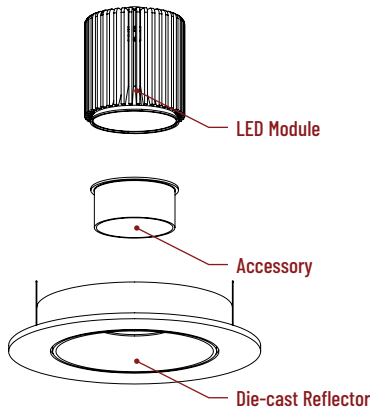

NIO-AS14(color)	5/8" length
NIO-AS19(color)	3/4" length
NIO-AS26(color)	1" length
Color:	
AM (amber), BLU (blue), FR (frosted), R (red)	

Translucent collars color the aperture with the specified color while producing white general light. Collars are available in different lengths. Use to add interest, create a theme, match a theme or define a space.

NIO-AS14(color)	5/8" length
NIO-AS19(color)	3/4" length
NIO-AS26(color)	1" length
Color:	
BLK (black), MPW (matte powder white), WH (white)	

Opaque snoot greatly reduces aperture brightness while preserving light output. (Note: Black snoot will reduce light)

NIO-HC	Black

Hex cell louver subtly reduces aperture brightness by reducing light output by about 20%.

TRIMLESS

2" Iolite trimless reflectors have no exposed trim flange and the result is a minimalist knife edge appearance. A trimless mount mud ring is installed after the drywall and a professional drywall finisher floats the ceiling to blend in the mud ring.

Trimless Mount Mud Ring

NIO-TLMR-2R

Mounts trimless reflector with no exposed flange and no extension beyond ceiling plane. Mud ring attaches to drywall. **Only for use with NHIOICD-28 or NHIOICDCP-28 new construction housings and NIO-2R reflectors.**
Dimensions: 7-7/8" diameter 1/2" thick