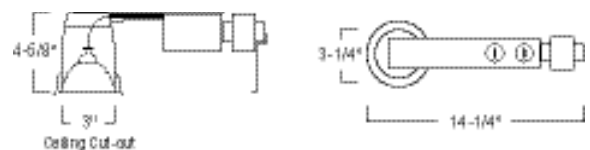

NL-3365

Adjustable Gimbal with Metal Ring

TRIM DIMENSIONS

Trim OD: 3-5/8"
Height: 1-5/8"

FEATURES

Trim

Metal trim with adjustable ring can be adjusted up to 35°. Adjustable ring allows lamp to be mounted on top of the trim. Trim ring available in metal, may also be used with custom combination of plastic or metal ring finishes.

Type
Project
Catalog No.
Lamp/Wattage

HOUSING DIMENSIONS

NL-301 SERIES

NLIC-301 SERIES

NLR-304 SERIES

Compatible Housings

LOW VOLTAGE					
NL-301QAT/20	Non-IC AT New Const., Mag.	20W MR16	W: 6-3/8"	L: 16"	H: 5-5/8"
NL-301QAT/37	Non-IC AT New Const., Mag.	37W MR16	W: 6-3/8"	L: 16"	H: 5-5/8"
NL-301QAT	Non-IC AT New Const., Mag.	50W MR16	W: 6-3/8"	L: 16"	H: 5-5/8"
NL-301AT/1EL	Non-IC AT New Const., Elec.	50W MR16	W: 6-3/8"	L: 16"	H: 5-5/8"
NLIC-301QAT/20	IC Air-Tight New Const., Mag.	20W MR16	W: 6-3/8"	L: 16"	H: 8-1/8"
NLIC-301QAT/37	IC Air-Tight New Const., Mag.	37W MR16	W: 6-3/8"	L: 16"	H: 8-1/8"
NLIC-301QAT	IC Air-Tight New Const., Mag.	50W MR16	W: 6-3/8"	L: 16"	H: 8-1/8"
NLIC-301AT/1EL	IC Air-Tight New Const., Elec.	50W MR16	W: 6-3/8"	L: 16"	H: 8-1/8"
NLR-304QAT/20	Non-IC Air-Tight Remodel, Mag.	20W MR16	W: 4-1/4"	L: 11-1/4"	H: 5-5/8"
NLR-304QAT/37	Non-IC Air-Tight Remodel, Mag.	37W MR16	W: 4-1/4"	L: 11-1/4"	H: 5-5/8"
NLR-304QAT	Non-IC Air-Tight Remodel, Mag.	50W MR16	W: 4-1/4"	L: 11-1/4"	H: 5-5/8"
NLR-304AT/1EL	Non-IC Air-Tight Remodel, Elec.	50W MR16	W: 4-1/4"	L: 11-1/4"	H: 5-5/8"