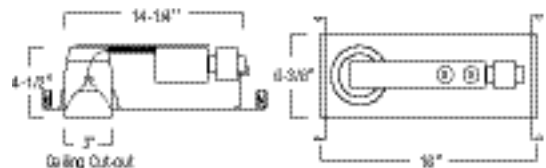

HOUSING DIMENSIONS

NL-301 SERIES