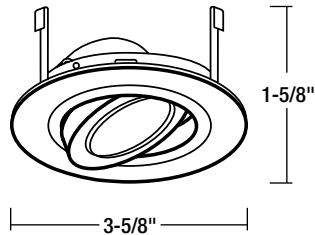

NL-3365

Adjustable Gimbal with Metal Ring

TRIM DIMENSIONS

Trim OD: 3-5/8"
Height: 1-5/8"

FEATURES

Trim

Metal trim with adjustable ring can be adjusted up to 35°. Adjustable ring allows lamp to be mounted on top of the trim. Trim ring available in metal, may also be used with custom combination of plastic or metal ring finishes.

Mounting

Trim includes three trim clips that securely mount trim in housing.

Compatible Housings

Compatible with Low Voltage housings.

See individual specification sheets for more information.

Lamp

Low Voltage