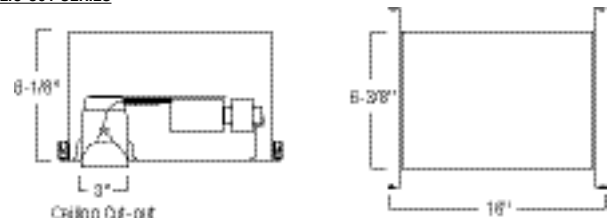

NL-3365

Adjustable Gimbal with Metal Ring

TRIM DIMENSIONS

Trim OD: 3-5/8"
Height: 1-5/8"

FEATURES

Trim

Metal trim with adjustable ring can be adjusted up to 35°. Adjustable ring allows lamp to be mounted on top of the trim. Trim ring available in metal, may also be used with custom combination of plastic or metal ring finishes.

Type
Project
Catalog No.
Lamp/Wattage

HOUSING DIMENSIONS

NL-301 SERIES

NLIC-301 SERIES

NLR-304 SERIES

Compatible Housings

LOW VOLTAGE					
NL-301QAT/20	Non-IC AT New Const., Mag.	20W MR16	W: 6-3/8"	L: 16"	H: 5-5/8"
NL-301QAT/37	Non-IC AT New Const., Mag.	37W MR16	W: 6-3/8"	L: 16"	H: 5-5/8"
NL-301QAT	Non-IC AT New Const., Mag.	50W MR16	W: 6-3/8"	L: 16"	H: 5-5/8"
NL-301AT/1EL	Non-IC AT New Const., Elec.	50W MR16	W: 6-3/8"	L: 16"	H: 5-5/8"
NLIC-301QAT/20	IC Air-Tight New Const., Mag.	20W MR16	W: 6-3/8"	L: 16"	H: 8-1/8"
NLIC-301QAT/37	IC Air-Tight New Const., Mag.	37W MR16	W: 6-3/8"	L: 16"	H: 8-1/8"
NLIC-301QAT	IC Air-Tight New Const., Mag.	50W MR16	W: 6-3/8"	L: 16"	H: 8-1/8"
NLIC-301AT/1EL	IC Air-Tight New Const., Elec.	50W MR16	W: 6-3/8"	L: 16"	H: 8-1/8"
NLR-304QAT/20	Non-IC Air-Tight Remodel, Mag.	20W MR16	W: 4-1/4"	L: 11-1/4"	H: 5-5/8"
NLR-304QAT/37	Non-IC Air-Tight Remodel, Mag.	37W MR16	W: 4-1/4"	L: 11-1/4"	H: 5-5/8"
NLR-304QAT	Non-IC Air-Tight Remodel, Mag.	50W MR16	W: 4-1/4"	L: 11-1/4"	H: 5-5/8"
NLR-304AT/1EL	Non-IC Air-Tight Remodel, Elec.	50W MR16	W: 4-1/4"	L: 11-1/4"	H: 5-5/8"