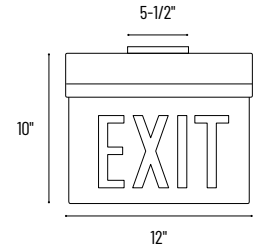

FACE

Edge-lit Exit is available in either single or double face. Face is constructed with 0.40 clear acrylic with rounded and finished edge for attractive appearance. Face contains 8" high and 3/4" thick red lettering inside face to comply with NY/ETL/NFPA requirements. Reflective stick-on chevrons provided and are applied to rear of panel in order for light to reflect off the inner face of the chevron tape to provide a similar effect as the lettering embedded inside the acrylic. Face can be adjusted in the field from 0° to 90° for wall, ceiling or sloped applications.

LABELS AND LISTINGS

- cULus Listed
- New York City Approved
- NEC
- NFPA

PRODUCT IMAGES AND DIMENSIONS

NYC Approved LED Edge-Lit Exit Sign with Adjustable Housing

Series	Letter Color	Panel Style	Finish
NX-822-LED = Battery Backup	R = 8" Red	1C = Single Face / Clear Acrylic 2M = Double Face / Mirrored Acrylic	A = Natural Aluminum