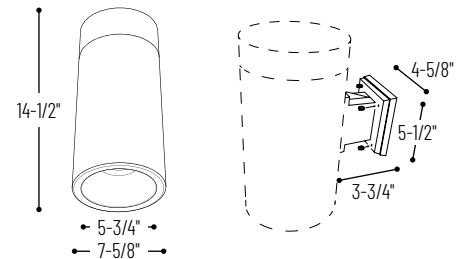

PRODUCT IMAGES (ADDITIONAL IMAGES ON NEXT PAGES)

NYLD2-6C
Cable Mounted

NYLD2-6P
Pendant Mounted

NYLD2-6S
Surface Mounted

NYLD2-6W
Wall Mounted

PRODUCT DIMENSIONS

6" Cobalt Cylinder

Mounting Type	Lumen / Wattage	Reflector Type	Color Temp	Reflector / Flange Finish	Cyl. Finish	Dimming	Cable Mount Only	Optional Emergency
NYLD2-6C = Cable	075 = 750lm / 10W	1 = Reflector	27 = 2700K	BB = Black / Black	B = Black	(blank) = 120V Triac/ELV	AC = Aircraft cable	/PEM = Pre-wired for
NYLD2-6P = Pendant Stem	10 = 1000lm / 12W	2 = Baffle	30 = 3000K	BW = Black / White	W = White	4 = 120V 0-10V/Triac/ELV	(cable mount only)	Emergency
NYLD2-6S = Surface			35 = 3500K	BZ = Bronze / Bronze		277V 0-10V		
NYLD2-6W = Wall Mount			40 = 4000K	CO ¹ = Copper / Copper				
				DB ¹ = Diffused / Black				
				DW ¹ = Diffused / White				
				HZW ¹ = Haze / White				
				MPW = Matte Powder White				
				NN = Natural Metal				
				WW = White / White				