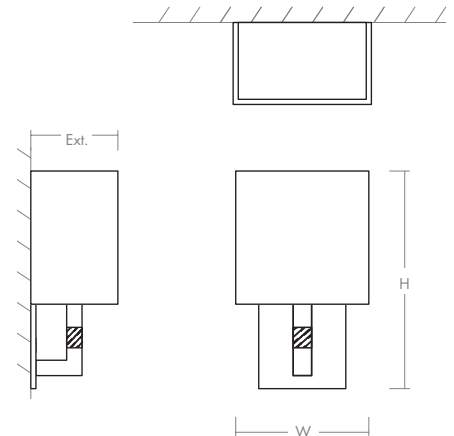

CHAMELEON Wall Sconce

3-521-xx

oxygen

FIXTURE TYPE _____ LOCATION _____
 PROJECT _____ DATE _____

-40 Aged Brass

-14 Polished Chrome

-22 Oiled Bronze

-24 Satin Nickel

LIGHT SOURCE 1 x 10.1W LED, 3000K, CRI 90
LUMINAIRE POWER 12.4W at 120V
RATED LIFE 60000 hr RL
OPTIONAL COLOR TEMPERATURES 2700K, 3500K, 4000K
LUMEN OUTPUT Delivered: 552 lm (LM-79)
INPUT VOLTAGE 120V to 277V AC, 50/60Hz
DRIVER OUTPUT 350mA, 14.7W max power
DIMMING TRIAC and ELV dimming at 120V AC;
 0-10V dimming, 100% to 1% current output
CONSTRUCTION Plated Steel and Acrylic
DIFFUSER - Matte White Acrylic
FINISHES Polished Chrome (-14), Oiled Bronze (-22),
 Satin Nickel (-24), Aged Brass (-40)
MOUNTING 4" Octagonal J-Box*
 *Deep J-Box (Required to house driver)
STANDARDS
 UL Dry/Damp listed, ADA Compliant, Conforms to
 UL STD 1598, Certified CAN/CSA STD C22.2 No 250.0.

DIMENSIONS

W: 8.00"
H: 11.75"
Ext: 4.00"
M.C: 5.875" From top of fixture

Order example for standard fixture:
3-521-24 (x- Voltage - xxx-Sequence # - xx-Finish)
 3: 120V to 277V
 Order example for optional color temperatures: **3-521-2724**
 27: 2700K, 35: 3500K, 40: 4000K