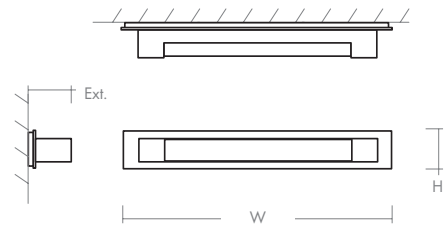

BALANCE Vanity
3-547-xx-BPxx

oxygen

FIXTURE TYPE _____ LOCATION _____
 PROJECT _____ DATE _____

-24 Satin Nickel

-20 Polished Nickel

LIGHT SOURCE 1 x 11.7W LED, 3000K, CRI 90
LUMINAIRE POWER 14.2W at 120V
RATED LIFE 60000 hr RL
OPTIONAL COLOR TEMPERATURES 2700K, 3500K, 4000K
LUMEN OUTPUT Delivered: 1020 lm (LM-79)
INPUT VOLTAGE 120V to 277V AC, 50/60Hz
DRIVER OUTPUT 350mA, 14.7W max power
DIMMING TRIAC and ELV dimming at 120V AC; 0-10V dimming, 100% to 1% current output
CONSTRUCTION Plated Steel and Acrylic
DIFFUSER - Matte White Acrylic
FINISHES Polished Nickel (-20), Satin Nickel (-24)
MOUNTING 4" Octagonal J-Box*, 4" Square J-Box* with a single device mud ring *Deep J-Box (Required to house driver)
STANDARDS UL Dry/Damp listed, ADA Compliant, Conforms to UL STD 1598, Certified CAN/CSA STD C22.2 No 250.0.

DIMENSIONS
W: 29.00"
H: 4.50"
Ext: 4.00"
M.C: 2.25" From top of fixture

Order example for standard fixture:

3-547-24-BP24

(x- Voltage - xxx-Sequence # - xx-Finish - BPxx- Backplate Finish)

3: 120V to 277V