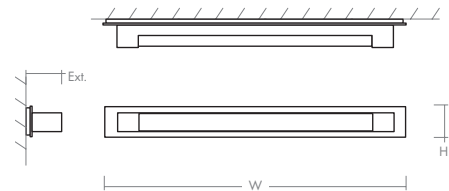

- LIGHT SOURCE** 2 x 11.7W LED, 3000K, CRI 90
- LUMINAIRE POWER** 27.8W at 120V
- RATED LIFE** 60000 hr RL
- OPTIONAL COLOR TEMPERATURES** 2700K, 3500K, 4000K
- LUMEN OUTPUT** Delivered: 2022 lm (LM-79)
- INPUT VOLTAGE** 120V to 277V AC, 50/60Hz
- DRIVER OUTPUT** 700mA, 29.4W max power
- DIMMING** TRIAC and ELV dimming at 120V AC; 0-10V dimming, 100% to 1% current output
- CONSTRUCTION** Plated Steel and Acrylic
- DIFFUSER** - Matte White Acrylic
- FINISHES** Polished Nickel (-20), Satin Nickel (-24)
- MOUNTING** 4" Octagonal J-Box*, 4" Square J-Box* with a single device mud ring
*Deep J-Box (Required to house driver)
- STANDARDS** UL Dry/Damp listed, ADA Compliant, Conforms to UL STD 1598, Certified CAN/CSA STD C22.2 No 250.0.

DIMENSIONS

- W:** 52.75"
- H:** 4.50"
- Ext:** 4.00"
- M.C:** 2.25" From top of fixture

Order example for standard fixture:

3-549-24-BP24

(x- Voltage - xxx-Sequence # - xx-Finish - BPxx- Backplate Finish)