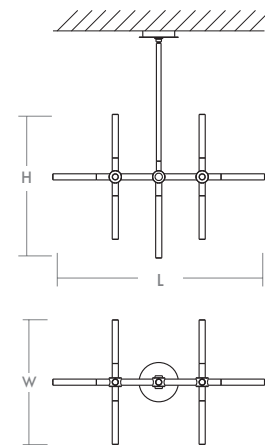

TALI Pendant

3-603-xx

oxygen

FIXTURE TYPE _____ LOCATION _____
 PROJECT _____ DATE _____

-24 Satin Nickel

-40 Aged Brass

LIGHT SOURCE	LED Arrays, 3000K, CRI 90
LUMINAIRE POWER	29.5W at 120V
RATED LIFE	50000 hr RL
OPTIONAL COLOR TEMPERATURES	3000K Only
LUMEN OUTPUT	Delivered: 834 lm (LM-79)
INPUT VOLTAGE	120V AC, 60Hz
DRIVER OUTPUT	720mA, 26W max power
DIMMING	TRIAC Dimming
CONSTRUCTION	Cold Rolled Steel Housing and Canopy
DIFFUSER	- Clear Bubble Acrylic
FINISHES	Satin Nickel (-24), Aged Brass (-40)
MOUNTING	4" Octagonal J-Box
STANDARDS	ETL Damp listed, Conforms to UL STD 1598, Certified CAN/CSA STD C22.2 No 250.0.

DIMENSIONS

Dia. Canopy: 6.69"

W. Fixture: 20.00"

L. Fixture: 34.00"

H. Fixture: 23.125"

Supplied with 2-8", 2-12", and 3-16" stems to customize hanging height

Note: Canopy swivel allows up to a 22° slope

Order example for standard fixture:
3-603-24 (x- Voltage - xxx-Sequence # - xx-Finish)
 3: 120V Only