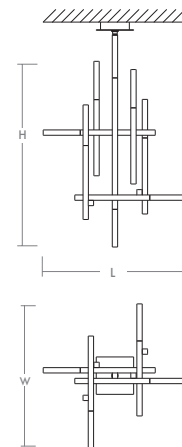

ATLANTIS Pendant
3-636-xx

oxygen

FIXTURE TYPE _____

LOCATION _____

PROJECT _____

DATE _____

-24 Satin Nickel

-40 Aged Brass

LIGHT SOURCE	LED Arrays, 3000K, CRI 90
LUMINAIRE POWER	25W at 120V
RATED LIFE	50000 hr RL
OPTIONAL COLOR TEMPERATURES	3000K Only
LUMEN OUTPUT	Delivered: 947 lm (LM-79)
INPUT VOLTAGE	120V AC, 60Hz
DRIVER OUTPUT	720mA, 25.92W max power
DIMMING	TRIAC Dimming
CONSTRUCTION	Cold Rolled Steel Housing and Canopy
DIFFUSER	- Clear Bubble Acrylic
FINISHES	Satin Nickel (-24), Aged Brass (-40)
MOUNTING	4" Octagonal J-Box
STANDARDS	ETL Damp listed, Conforms to UL STD 1598, Certified CAN/CSA STD C22.2 No 250.0.

DIMENSIONS

Canopy: 6.50" W x 6.50" L

W. Fixture: 27.00"

L. Fixture: 27.00"

H. Fixture: 34.00"

Supplied with 2-8", 2-12", and 3-16" stems to customize hanging height

Note: Canopy swivel allows up to a 22° slope

Order example for standard fixture:
3-636-24 (x- Voltage - xxx-Sequence # - xx-Finish)
3: 120V Only