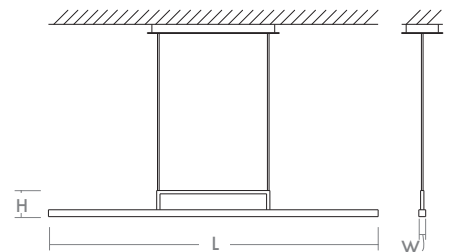

**STYLUS Pendant**  
**3-67-xx**

oxygen

FIXTURE TYPE \_\_\_\_\_

LOCATION \_\_\_\_\_

PROJECT \_\_\_\_\_

DATE \_\_\_\_\_

-24 Satin Nickel

-40 Aged Brass

<b>LIGHT SOURCE</b>	LED Array, 3000K, CRI 90
<b>LUMINAIRE POWER</b>	23.6W at 120V
<b>RATED LIFE</b>	50000 hr RL
<b>OPTIONAL COLOR TEMPERATURES</b>	3000K Only
<b>LUMEN OUTPUT</b>	Delivered: 583 lm (LM-79)
<b>INPUT VOLTAGE</b>	120V AC, 50/60Hz
<b>DRIVER OUTPUT</b>	580mA, 21.25W
<b>DIMMING</b>	TRIAC Dimming
<b>CONSTRUCTION</b>	Cold Rolled Steel Housing and Canopy
<b>DIFFUSER</b>	- Matte White Acrylic
<b>FINISHES</b>	White (-6), Black (-15), Satin Nickel (-24), Aged Brass (-40)
<b>MOUNTING</b>	4" Octagonal J-Box
<b>STANDARDS</b>	ETL Dry listed, Conforms to UL STD 1598, Certified CAN/CSA STD C22.2 No 250.0.

**DIMENSIONS**

**Canopy: 18.90" L x 5.90" W x 1.20" H**

**Fixture: 47.50" L x 1.00" W x 3.75" H**

**\* Hanging height adjustable with 8ft. cables**

Order example for standard fixture:  
**3-67-24** (x- Voltage - xxx-Sequence # - xx-Finish)  
3: 120V Only