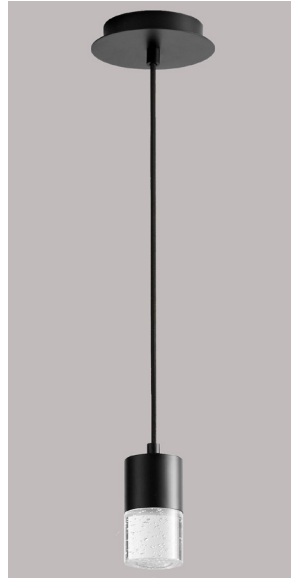

SPIRIT Pendant
3-68-xx

oxygen

FIXTURE TYPE _____

LOCATION _____

PROJECT _____

DATE _____

-6 White

-15 Black

-24 Satin Nickel

-40 Aged Brass

LIGHT SOURCE	1 x 6.1W LED, 3000K, CRI 90
LUMINAIRE POWER	7.2W at 120V
RATED LIFE	60000 hr RL
OPTIONAL COLOR TEMPERATURES	2700K, 3500K, 4000K
LUMEN OUTPUT	Delivered: 426 lm (LM-79)
INPUT VOLTAGE	120V to 277V AC, 50/60Hz
DRIVER OUTPUT	180mA, 7.6W max power
DIMMING	TRIAC and ELV dimming at 120V AC; 0-10V dimming, 100% to 1% current output
CONSTRUCTION	Cold Rolled Steel Canopy
DIFFUSER	- Clear Bubble Glass
FINISHES	White (-6), Black (-15), Satin Nickel (-24), Aged Brass (-40)
MOUNTING	4" Octagonal J-Box*, 4" Square J-Box* with a single device mud ring * Deep J-Box (Required to house driver)
STANDARDS	UL Damp listed, Conforms to UL STD 1598, Certified CAN/CSA STD C22.2 No 250.0.

DIMENSIONS

W. Fixture: 2.75"
H. Fixture: 5.50"
Supplied with 10 ft braided cord

Order example for standard fixture:

3-68-6 (x- Voltage - xxx-Sequence # - xx-Finish)

3: 120V to 277V

Order example for optional color temperatures: **3-68-276**