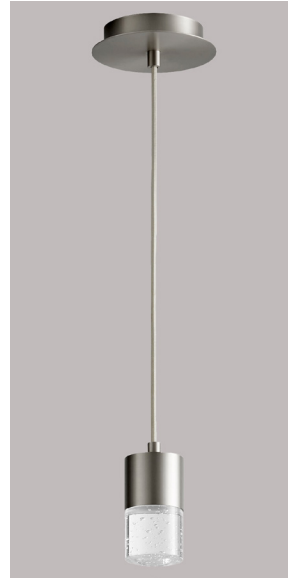

SPIRIT Pendant
3-68-xx

oxygen

FIXTURE TYPE _____

LOCATION _____

PROJECT _____

DATE _____

-6 White

-15 Black

-24 Satin Nickel

-40 Aged Brass

LIGHT SOURCE	1 x 6.1W LED, 3000K, CRI 90
LUMINAIRE POWER	7.2W at 120V
RATED LIFE	60000 hr RL
OPTIONAL COLOR TEMPERATURES	2700K, 3500K, 4000K
LUMEN OUTPUT	Delivered: 426 lm (LM-79)
INPUT VOLTAGE	120V to 277V AC, 50/60Hz
DRIVER OUTPUT	180mA, 7.6W max power
DIMMING	TRIAC and ELV dimming at 120V AC; 0-10V dimming, 100% to 1% current output
CONSTRUCTION	Cold Rolled Steel Canopy
DIFFUSER	- Clear Bubble Glass
FINISHES	White (-6), Black (-15), Satin Nickel (-24), Aged Brass (-40)
MOUNTING	4" Octagonal J-Box*, 4" Square J-Box* with a single device mud ring * Deep J-Box (Required to house driver)
STANDARDS	UL Damp listed, Conforms to UL STD 1598, Certified CAN/CSA STD C22.2 No 250.0.

DIMENSIONS

W. Fixture: 2.75"
H. Fixture: 5.50"
Supplied with 10 ft braided cord

Order example for standard fixture:

3-68-6 (x- Voltage - xxx-Sequence # - xx-Finish)

3: 120V to 277V

Order example for optional color temperatures: **3-68-276**