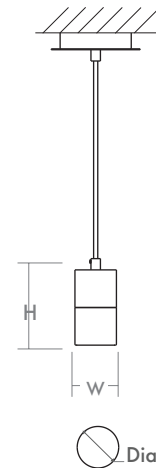

SPIRIT Pendant
3-68-xx

oxygen

FIXTURE TYPE _____

LOCATION _____

PROJECT _____

DATE _____

-6 White

-15 Black

-24 Satin Nickel

-40 Aged Brass

LIGHT SOURCE	1 x 6.1W LED, 3000K, CRI 90
LUMINAIRE POWER	7.2W at 120V
RATED LIFE	60000 hr RL
OPTIONAL COLOR TEMPERATURES	2700K, 3500K, 4000K
LUMEN OUTPUT	Delivered: 426 lm (LM-79)
INPUT VOLTAGE	120V to 277V AC, 50/60Hz
DRIVER OUTPUT	180mA, 7.6W max power
DIMMING	TRIAC and ELV dimming at 120V AC; 0-10V dimming, 100% to 1% current output
CONSTRUCTION	Cold Rolled Steel Canopy
DIFFUSER	- Clear Bubble Glass
FINISHES	White (-6), Black (-15), Satin Nickel (-24), Aged Brass (-40)
MOUNTING	4" Octagonal J-Box*, 4" Square J-Box* with a single device mud ring * Deep J-Box (Required to house driver)
STANDARDS	UL Damp listed, Conforms to UL STD 1598, Certified CAN/CSA STD C22.2 No 250.0.

DIMENSIONS

W. Fixture: 2.75"
H. Fixture: 5.50"
Supplied with 10 ft braided cord

Order example for standard fixture:

3-68-6 (x- Voltage - xxx-Sequence # - xx-Finish)

3: 120V to 277V

Order example for optional color temperatures: **3-68-276**