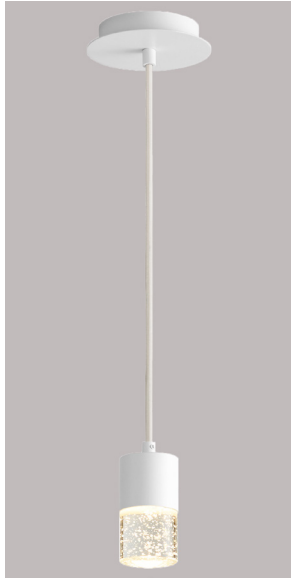

SPIRIT Pendant
3-68-xx

oxygen

FIXTURE TYPE _____

LOCATION _____

PROJECT _____

DATE _____

-6 White

-15 Black

-24 Satin Nickel

-40 Aged Brass

LIGHT SOURCE	1 x 6.1W LED, 3000K, CRI 90
LUMINAIRE POWER	7.2W at 120V
RATED LIFE	60000 hr RL
OPTIONAL COLOR TEMPERATURES	2700K, 3500K, 4000K
LUMEN OUTPUT	Delivered: 426 lm (LM-79)
INPUT VOLTAGE	120V to 277V AC, 50/60Hz
DRIVER OUTPUT	180mA, 7.6W max power
DIMMING	TRIAC and ELV dimming at 120V AC; 0-10V dimming, 100% to 1% current output
CONSTRUCTION	Cold Rolled Steel Canopy
DIFFUSER	- Clear Bubble Glass
FINISHES	White (-6), Black (-15), Satin Nickel (-24), Aged Brass (-40)
MOUNTING	4" Octagonal J-Box*, 4" Square J-Box* with a single device mud ring * Deep J-Box (Required to house driver)
STANDARDS	UL Damp listed, Conforms to UL STD 1598, Certified CAN/CSA STD C22.2 No 250.0.

DIMENSIONS

W. Fixture: 2.75"
H. Fixture: 5.50"
Supplied with 10 ft braided cord

Order example for standard fixture:

3-68-6 (x- Voltage - xxx-Sequence # - xx-Finish)

3: 120V to 277V

Order example for optional color temperatures: **3-68-276**