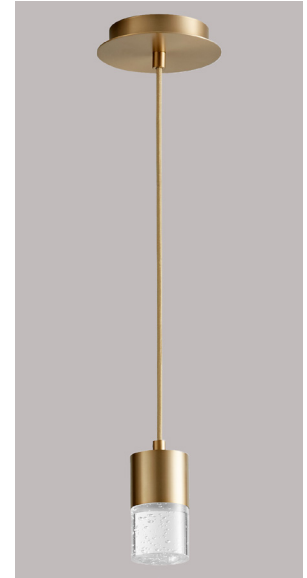

SPIRIT Pendant
3-68-xx

oxygen

FIXTURE TYPE _____

LOCATION _____

PROJECT _____

DATE _____

-6 White

-15 Black

-24 Satin Nickel

-40 Aged Brass

LIGHT SOURCE	1 x 6.1W LED, 3000K, CRI 90
LUMINAIRE POWER	7.2W at 120V
RATED LIFE	60000 hr RL
OPTIONAL COLOR TEMPERATURES	2700K, 3500K, 4000K
LUMEN OUTPUT	Delivered: 426 lm (LM-79)
INPUT VOLTAGE	120V to 277V AC, 50/60Hz
DRIVER OUTPUT	180mA, 7.6W max power
DIMMING	TRIAC and ELV dimming at 120V AC; 0-10V dimming, 100% to 1% current output
CONSTRUCTION	Cold Rolled Steel Canopy
DIFFUSER	- Clear Bubble Glass
FINISHES	White (-6), Black (-15), Satin Nickel (-24), Aged Brass (-40)
MOUNTING	4" Octagonal J-Box*, 4" Square J-Box* with a single device mud ring * Deep J-Box (Required to house driver)
STANDARDS	UL Damp listed, Conforms to UL STD 1598, Certified CAN/CSA STD C22.2 No 250.0.

DIMENSIONS

W. Fixture: 2.75"
H. Fixture: 5.50"
Supplied with 10 ft braided cord

Order example for standard fixture:

3-68-6 (x- Voltage - xxx-Sequence # - xx-Finish)

3: 120V to 277V

Order example for optional color temperatures: **3-68-276**