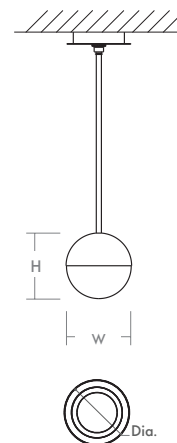

MONDO Pendant
3-6900-xx

oxygen

FIXTURE TYPE _____ LOCATION _____
PROJECT _____ DATE _____

-40 Aged Brass

-15 Black

-24 Satin Nickel

LIGHT SOURCE	1 x 6.1W LED, 3000K, CRI 90
LUMINAIRE POWER	6.95W at 120V
RATED LIFE	60000 hr RL
OPTIONAL COLOR TEMPERATURES	2700K, 3500K, 4000K
LUMEN OUTPUT	Delivered: 394 lm (LM-79)
INPUT VOLTAGE	120V to 277V AC, 50/60Hz
DRIVER OUTPUT	180mA, 7.6W max power
DIMMING	TRIAC and ELV dimming at 120V AC; 0-10V dimming, 100% to 1% current output
CONSTRUCTION	Cold Rolled Steel Housing and Canopy
DIFFUSER	- Matte White Glass
FINISHES	Black (-15), Satin Nickel (-24), Aged Brass (-40)
MOUNTING	4" Octagonal J-Box*, 4" Square J-Box* with a single device mud ring *Deep J-Box (Required to house driver)
STANDARDS	UL Damp listed, Conforms to UL STD 1598, Certified CAN/CSA STD C22.2 No 250.0.

DIMENSIONS

W. Fixture: 6.00"
H. Fixture: 6.00"
Supplied with 2-8", 2-12", and 3-16" stems to customize hanging height

Note: Canopy swivel allows up to a 22° slope

Order example for standard fixture:

3-6900-15 (x- Voltage - xxx-Sequence # - xx-Finish)

3: 120V to 277V

Order example for optional color temperatures: **3-6900-2715**

27: 2700K, 35: 3500K, 40: 4000K