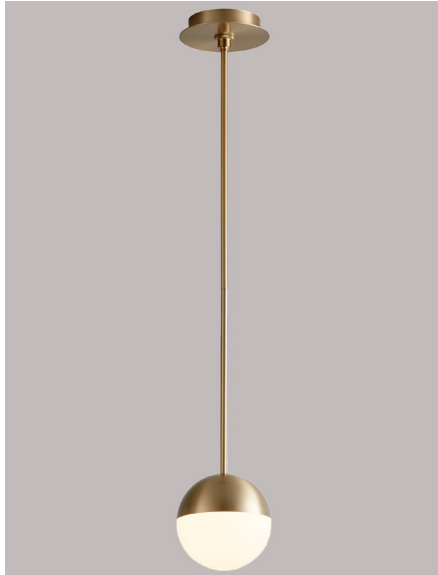

MONDO Pendant
3-6900-xx

oxygen

FIXTURE TYPE _____ LOCATION _____
PROJECT _____ DATE _____

-40 Aged Brass

-15 Black

-24 Satin Nickel

LIGHT SOURCE	1 x 6.1W LED, 3000K, CRI 90
LUMINAIRE POWER	6.95W at 120V
RATED LIFE	60000 hr RL
OPTIONAL COLOR TEMPERATURES	2700K, 3500K, 4000K
LUMEN OUTPUT	Delivered: 394 lm (LM-79)
INPUT VOLTAGE	120V to 277V AC, 50/60Hz
DRIVER OUTPUT	180mA, 7.6W max power
DIMMING	TRIAC and ELV dimming at 120V AC; 0-10V dimming, 100% to 1% current output
CONSTRUCTION	Cold Rolled Steel Housing and Canopy
DIFFUSER	- Matte White Glass
FINISHES	Black (-15), Satin Nickel (-24), Aged Brass (-40)
MOUNTING	4" Octagonal J-Box*, 4" Square J-Box* with a single device mud ring *Deep J-Box (Required to house driver)
STANDARDS	UL Damp listed, Conforms to UL STD 1598, Certified CAN/CSA STD C22.2 No 250.0.

DIMENSIONS

W. Fixture: 6.00"
H. Fixture: 6.00"
Supplied with 2-8", 2-12", and 3-16" stems to customize hanging height

Note: Canopy swivel allows up to a 22° slope

Order example for standard fixture:

3-6900-15 (x- Voltage - xxx-Sequence # - xx-Finish)