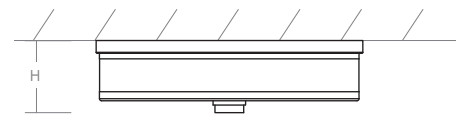

ECHO Ceiling Mount
3-694-24

oxygen

FIXTURE TYPE _____

LOCATION _____

PROJECT _____

DATE _____

-24 Satin Nickel

LIGHT SOURCE	2 x 10.1W LED, 3000K, CRI 90
LUMINAIRE POWER	24.1W at 120V
RATED LIFE	60000 hr RL
OPTIONAL COLOR TEMPERATURES	2700K, 3500K, 4000K
LUMEN OUTPUT	Delivered: 1277 lm (LM-79)
INPUT VOLTAGE	120V to 277V AC, 50/60Hz
DRIVER OUTPUT	700mA, 29.4W max power
DIMMING	TRIAC and ELV dimming at 120V AC; 0-10V dimming, 100% to 1% current output
CONSTRUCTION	Plated Steel and Acrylic / Fabric
DIFFUSER	- White Grass and Matte White Acrylic
FINISHES	Satin Nickel (-24)
MOUNTING	4" Octagonal J-Box
STANDARDS	UL Dry/Damp listed, Conforms to UL STD 1598, Certified CAN/CSA STD C22.2 No 250.0.

DIMENSIONS
Dia: 14.50"
H: 4.00"

Order example for standard fixture:
3-694-24 (x- Voltage - xxx-Sequence # - xx-Finish)
3: 120V to 277V
 Order example for optional color temperatures: **3-694-2724**
27: 2700K, **35:** 3500K, **40:** 4000K