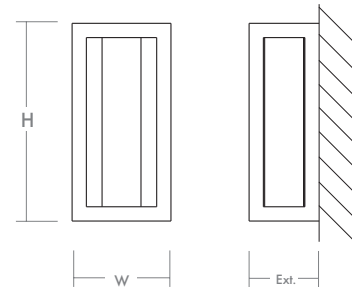

APERTO Outdoor
3-723-15

oxygen

FIXTURE TYPE _____

LOCATION _____

PROJECT _____

DATE _____

-15 Black

LIGHT SOURCE	1 x 12W LED with Driver on board, 3000K, CRI 90
LUMINAIRE POWER	12.5W at 120V
RATED LIFE	50000 hr RL
OPTIONAL COLOR TEMPERATURES	3000K Only
LUMEN OUTPUT	Delivered: 546 lm (LM-79)
INPUT VOLTAGE	120V AC, 50/60Hz
DRIVER OUTPUT	N/A
DIMMING	TRIAC Dimming
CONSTRUCTION	Cast Aluminum Housing
DIFFUSER	- Etched White Glass
FINISHES	Black (-15)
MOUNTING	4" Octagonal J-Box (Installer must provide a bead of caulk between fixture housing and mounting surface)
STANDARDS	ETL Wet listed, Conforms to UL STD 1598, Certified CAN/CSA STD C22.2 No 250.0.

DIMENSIONS

W:	6.50"
H:	16.00"
Ext:	4.25"
M.C:	6.25" From top of fixture

Order example for standard fixture:
3-723-15 (x- Voltage - xxx-Sequence # - xx-Finish)
3: 120V Only