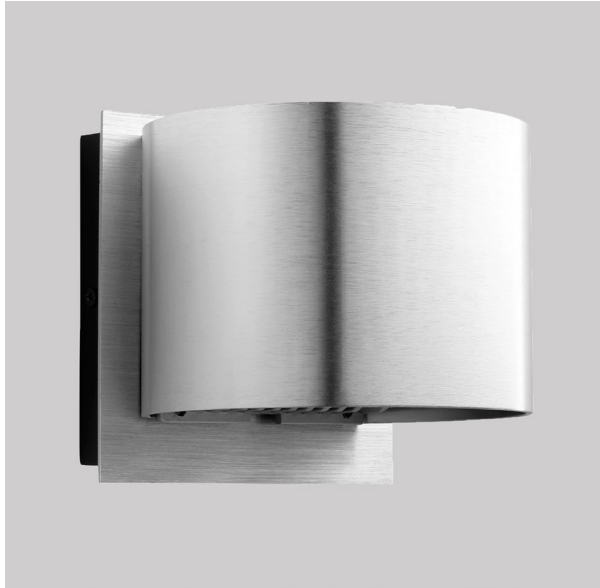

KALDOR Outdoor
3-734-xx

oxygen

FIXTURE TYPE _____

LOCATION _____

PROJECT _____

DATE _____

-16 Brushed Aluminum

-15 Black

LIGHT SOURCE	LED Arrays, 3000K, CRI 90
LUMINAIRE POWER	5W at 120V
RATED LIFE	50000 hr RL
OPTIONAL COLOR TEMPERATURES	3000K Only
LUMEN OUTPUT	Delivered: 295 lm (LM-79)
INPUT VOLTAGE	100V to 277V AC, 50/60Hz
DRIVER OUTPUT	600mA, 3.6W max power
DIMMING	Non-dimmable
CONSTRUCTION	Cast Aluminum Housing
DIFFUSER	- Clear Glass Plate
FINISHES	Black (-15), Brushed Aluminum (-16)
MOUNTING	4" Octagonal J-Box (Installer must provide a bead of caulk between fixture housing and mounting surface)
STANDARDS	ETL Wet listed, Conforms to UL STD 1598, Certified CAN/CSA STD C22.2 No 250.0.

DIMENSIONS

W:	5.125"
H:	5.125"
Ext:	5.5"
M.C:	2.563" From top of fixture

Order example for standard fixture:
3-734-15 (x- Voltage - xxx-Sequence # - xx-Finish)
3: 120V to 277V