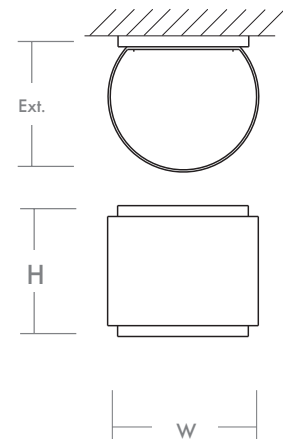

KALDOR Outdoor
3-734-xx

oxygen

FIXTURE TYPE _____

LOCATION _____

PROJECT _____

DATE _____

-16 Brushed Aluminum

-15 Black

LIGHT SOURCE	LED Arrays, 3000K, CRI 90
LUMINAIRE POWER	5W at 120V
RATED LIFE	50000 hr RL
OPTIONAL COLOR TEMPERATURES	3000K Only
LUMEN OUTPUT	Delivered: 295 lm (LM-79)
INPUT VOLTAGE	100V to 277V AC, 50/60Hz
DRIVER OUTPUT	600mA, 3.6W max power
DIMMING	Non-dimmable
CONSTRUCTION	Cast Aluminum Housing
DIFFUSER	- Clear Glass Plate
FINISHES	Black (-15), Brushed Aluminum (-16)
MOUNTING	4" Octagonal J-Box (Installer must provide a bead of caulk between fixture housing and mounting surface)
STANDARDS	ETL Wet listed, Conforms to UL STD 1598, Certified CAN/CSA STD C22.2 No 250.0.

DIMENSIONS

W:	5.125"
H:	5.125"
Ext:	5.5"
M.C:	2.563" From top of fixture

Order example for standard fixture:
3-734-15 (x- Voltage - xxx-Sequence # - xx-Finish)
3: 120V to 277V