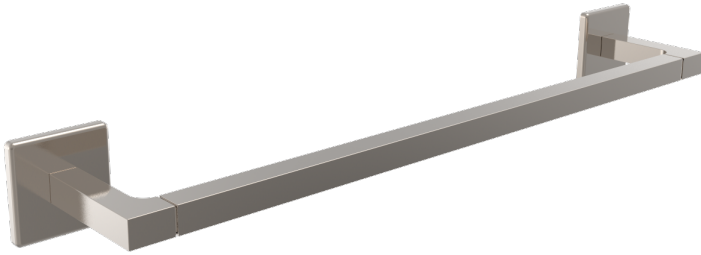

TECHNICAL DETAILS

ADA Compliance: No
Installation Type: Wall Mounted
Primary Material: Brass

PRODUCT FEATURES

- Style: Contemporary
- Collection: Mix

CODES & STANDARDS

WARRANTY

Mechanical Warranty: 10 Years from date of purchase.
finish warranty: see catalog for further information.