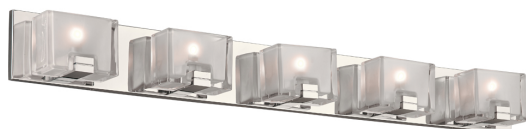

PLC Lighting 5-Light 3.5W Polished Chrome Dimmable Wall Light Frost With Clear Edge Glass Filigre Collection

Product Description:

The five light vanity from the Filigre collection would look spectacular in a bathroom or cloakroom regardless of the design due to the fabulous design that will not date. The vanity is fully ADA compliant and measures 4.5" high, 42" across and has an extension of 3.75", which are encased in the stunning frost and clear edged glass which can be dimmed to provide the amount of light. The vanity is finished in polished chrome which sets the whole vanity off perfectly.

Product Details:

Collection: Filigre
Manufacturer: PLC Lighting
SKU: 84425PC
Finish: Polished Chrome
Application: Damp
Dimmable: Dimmable
Lens: Frost With Clear Edge
Number Of Bulbs: 5
Watt: 3.5
Voltage: 120

Bulb Type: Integrated LED
Dimension: 4.5 X 42
Extension (inch): 3.75
Standard Package: 2
Net Weight: 19 lb
Style: Modern Contemporary
Bulb Included: Yes
Lamp Type: Integrated LED
Color Temperature (Kelvin): 3000K
Lumens: 1500