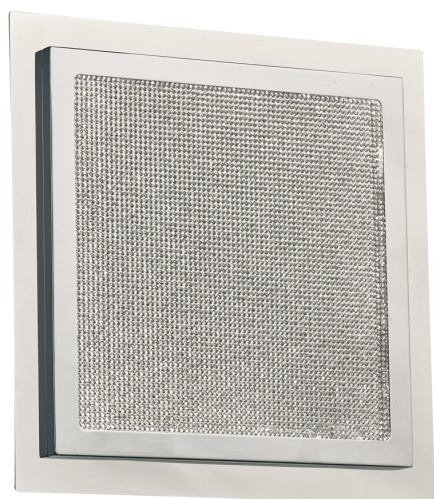

PLC Lighting LED-Light 20W Polished Chrome Dimmable Wall Light Crystal Infused Glass Farella

Product Description:

The single light LED wall/ceiling light from the Farella collection is simple and elegant and created to hang in any room in your home. The sleek and classic design make this a timeless piece that will serve you well for years to come. The light has an extension of 2.5" and is 13" in height and width. Complete with a single 20 watt LED bulb which is included, total dimmable function and crystal infused glass. Finished expertly in polished chrome, this would make a stunning addition to any area of your home.

Product Details:

Collection: Farella

Manufacturer: PLC Lighting

SKU: 40016PC

Finish: Polished Chrome

Application: Dry

Dimmable: Dimmable

Lens: Crystal Infused Glass

Number Of Bulbs: LED

Watt: 20

Bulb Type: Integrated LED

Dimension: 2.5 X 13 X 13

Extension (inch): 2.5

Standard Package: 1

Net Weight: 14 lb

Style: Modern Contemporary