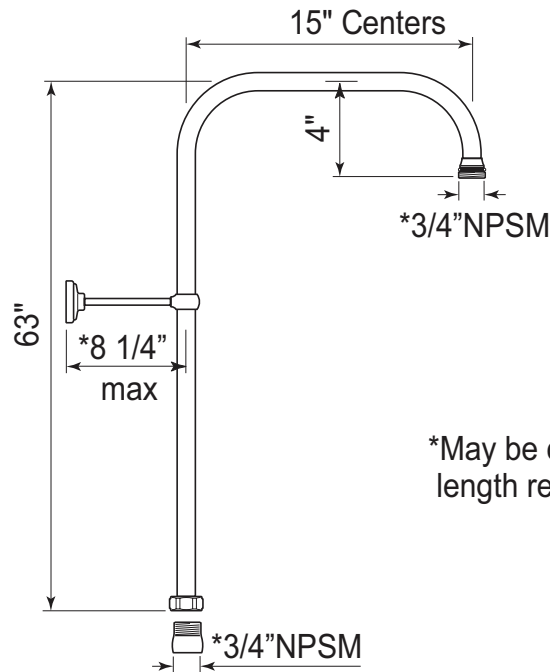

WARRANTY

- Limited Lifetime

*May be cut to length required