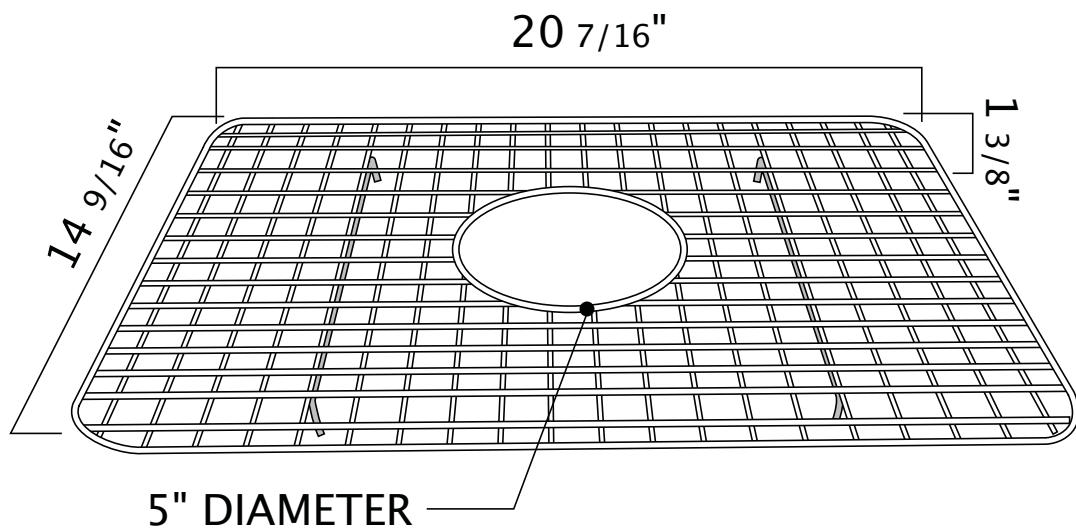

WARRANTY

- One Year on Manufacturer defects

Consult your local ROHL showroom for additional information and specifications. For complete warranty details and a list of showrooms, go to www.rohlhome.com.