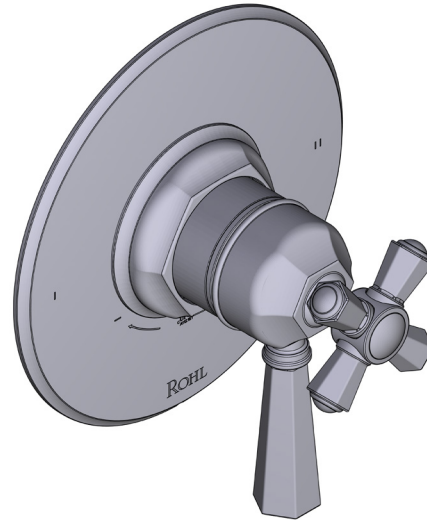

SPECIFICATIONS

DESCRIPTION

- Combines both thermostatic and pressure balance technologies
- "Set it and forget it" temperature control
- Temperature and volume control with diverter
- 2 dedicated functions (CEC Compliant)
- Rough-in valve sold separately:
 - Order R23 therm & pressure balance rough-in valve
 - 1-1/4" R23 extension kit available, order EXT23KIT114
 - 3/4" R23 extension kit available, order EXT23KIT34

CARTRIDGE

- 0-914 (Included)

STANDARDS

- ASME A112.18.1

WARRANTY

- Most products or parts carry "Limited Warranties" against manufacturing defects. For US customers please visit houseofrohl.com/support and for Canadian customers please visit houseofrohl.ca/support for complete product and finish warranty.

1/2" Therm & Pressure Balance Trim with 2 Functions (No Share)

CORE MODEL: TTN44W1

UPC®

For warranty or additional information, contact:

US Customers

U.S.A.
houseofrohl.com/support
1-800-777-9762

Canadian Customers

DESCRIPTION

- Combine à la fois les technologies thermostatique et d'équilibrage de la pression
- Contrôle de la température du type préréglage absolu
- Contrôle de la température et du débit avec inverseur
- 2 fonctions distinctes (conforme aux normes de la CEC)
- Soupape de plomberie brute vendue séparément :
 - Commander une soupape de plomberie brute thermostatique à équilibrage de pression n° R23