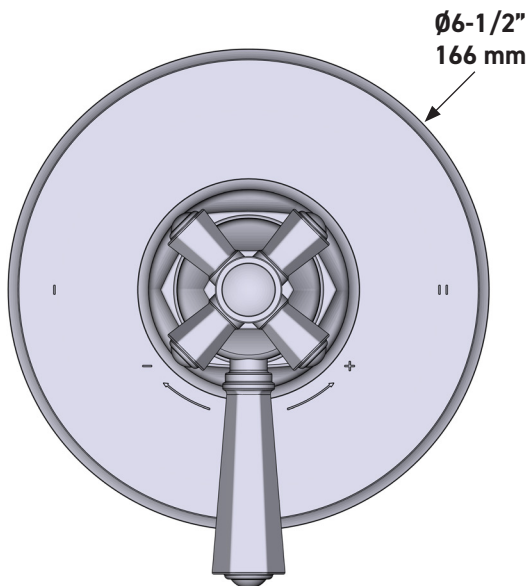

SPECIFICATIONS

DESCRIPTION

- Combines both thermostatic and pressure balance technologies
- "Set it and forget it" temperature control
- Temperature and volume control with diverter
- 2 dedicated functions (CEC Compliant)
- Rough-in valve sold separately:
 - Order R23 therm & pressure balance rough-in valve
 - 1-1/4" R23 extension kit available, order EXT23KIT114
 - 3/4" R23 extension kit available, order EXT23KIT34

CARTRIDGE

- 0-914 (Included)

STANDARDS

- ASME A112.18.1

WARRANTY

- Most products or parts carry "Limited Warranties" against manufacturing defects. For US customers please visit houseofrohl.com/support and for Canadian customers please visit houseofrohl.ca/support for complete product and finish warranty.

1/2" Therm & Pressure Balance Trim with 2 Functions (No Share)

CORE MODEL: TTN44W1

UPC®

For warranty or additional information, contact:

US Customers

U.S.A.
houseofrohl.com/support
1-800-777-9762

Canadian Customers

DESCRIPTION

- Combine à la fois les technologies thermostatique et d'équilibrage de la pression
- Contrôle de la température du type préréglage absolu
- Contrôle de la température et du débit avec inverseur
- 2 fonctions distinctes (conforme aux normes de la CEC)
- Soupape de plomberie brute vendue séparément :
 - Commander une soupape de plomberie brute thermostatique à équilibrage de pression n° R23