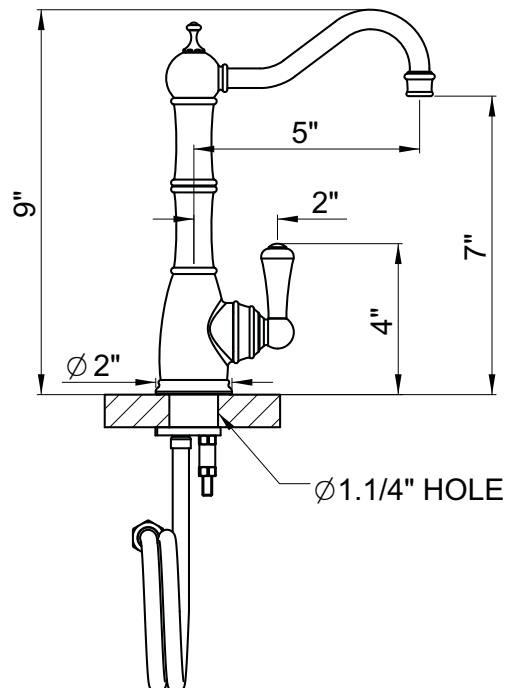

Traditional Filter Faucet

Perrin & Rowe[®] Kitchen

U.1621L*

FEATURES

- Metal lever handle only
- Ceramic disc control cartridge
- Not suitable for R.O. Systems or instant hot systems
- 5" reach swivel spout
- 9" spout height
- Filter not included. Order U.1812 to complete system

* For CA/VT, place a "-2" at end of model number for code compliant product. (Example A3608LMAPC-2)

Consult your local House of Rohl showroom for additional information and specifications. For complete warranty details and a list of showrooms, go to houseofrohl.com