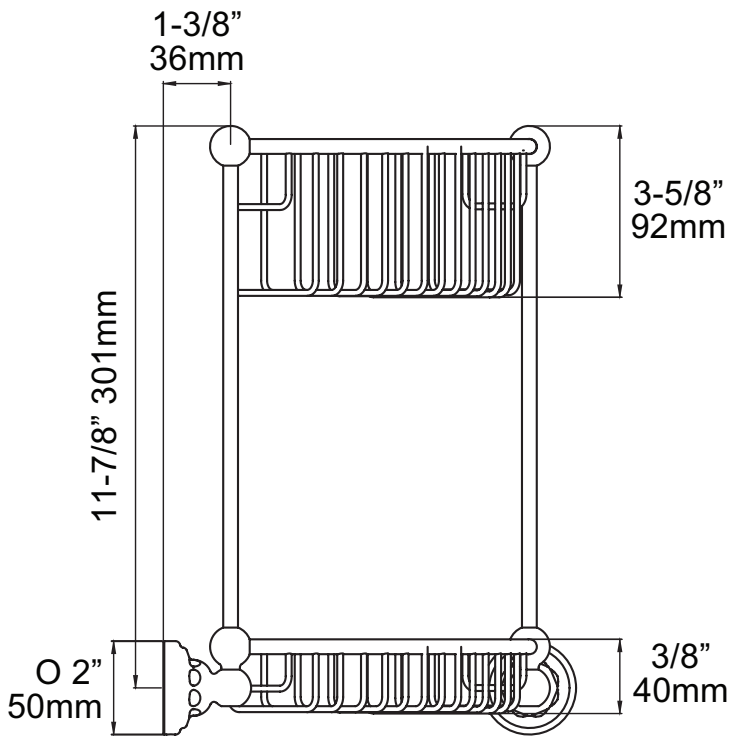

For warranty or additional information, contact:

US Customers

U.S.A.
houseofrohl.com/support
1-800-777-9762

QUEBEC / MARITIMES / WESTERN CANADA
houseofrohl.ca/support
1-866-473-8442

Canadian Customers

ONTARIO
houseofrohl.ca/support
1-800-287-5354