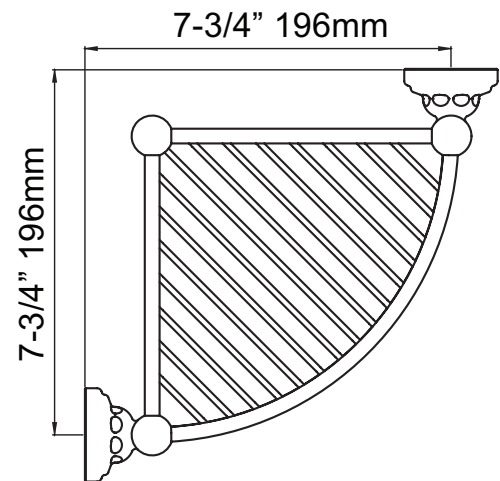

For warranty or additional information, contact:

US Customers

U.S.A.
houseofrohl.com/support
1-800-777-9762

QUEBEC / MARITIMES / WESTERN CANADA
houseofrohl.ca/support
1-866-473-8442

Canadian Customers

ONTARIO
houseofrohl.ca/support
1-800-287-5354