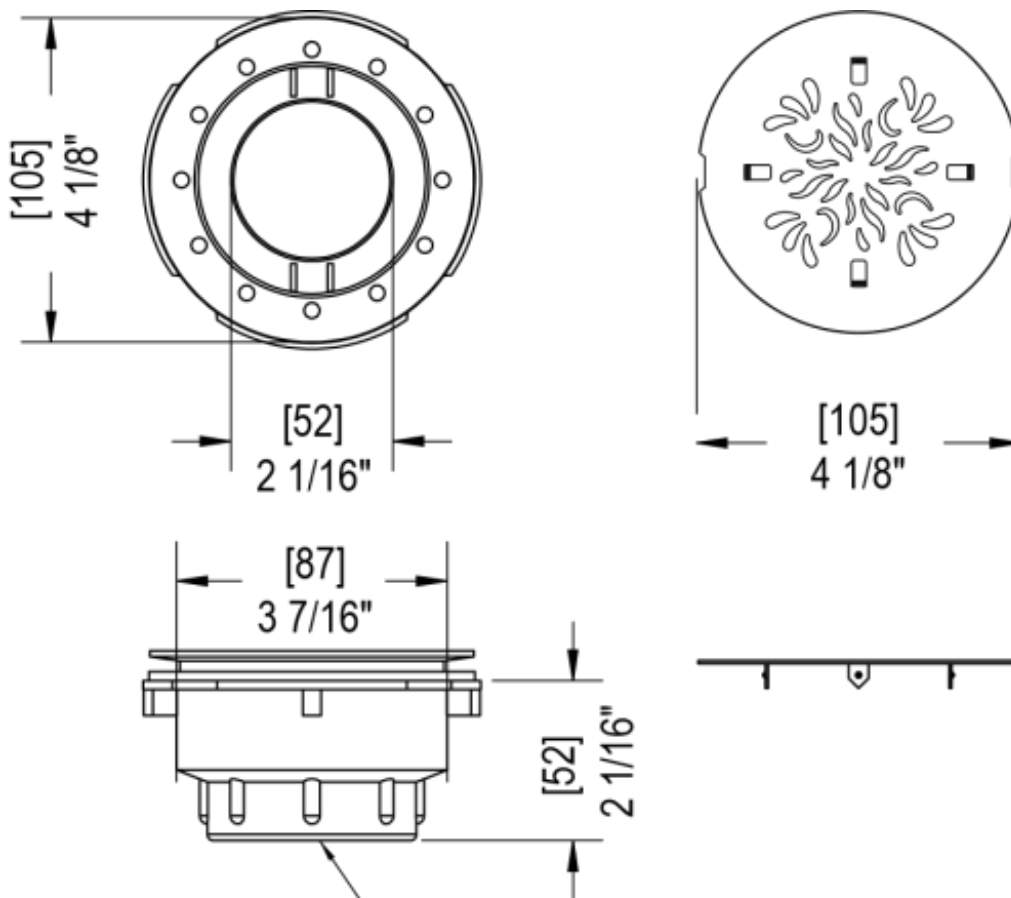

SHOWER DRAIN FOR ACRYLIC BASE PAISLEY (COMPLETE)

2" HUB or 3" SPIGOT
(FITS INSIDE 3" SCHED. 40 ABS PIPE)