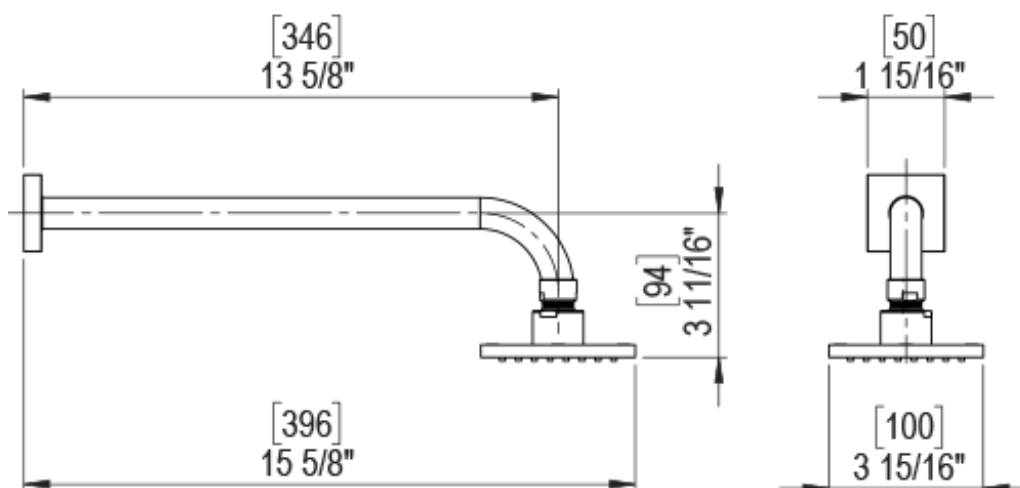

23RSLSCBB Specifications

ADJUSTABLE SLIDE BAR WITH HAND HELD SHOWER ASSEMBLY

WALL MOUNT TUB SPOUT

THREE WAY DIVERTER WITH SHUT-OFFS IN BETWEEN FUNCTIONS

4" SHOWER HEAD WITH WALL MOUNT 16" SHOWER ARM & FLANGE

TEMPERATURE CONTROL VALVE WITH STOPS

INTEGRAL SUPPLY WITH 1/2" NPT X 1/2" NPSM X 3" NIPPLE