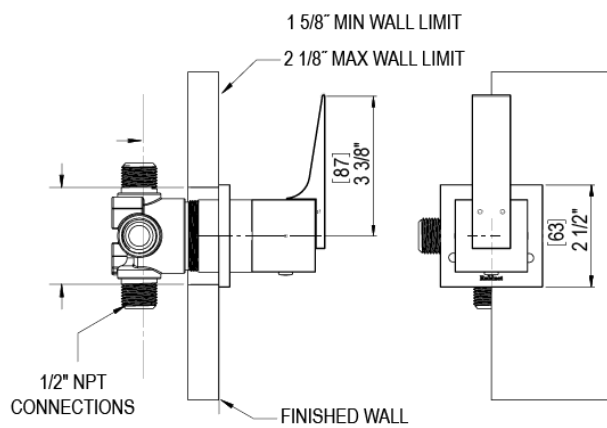

23RSLSCBB Specifications

ADJUSTABLE SLIDE BAR WITH HAND HELD SHOWER ASSEMBLY

WALL MOUNT TUB SPOUT

THREE WAY DIVERTER WITH SHUT-OFFS IN BETWEEN FUNCTIONS

4" SHOWER HEAD WITH WALL MOUNT 16" SHOWER ARM & FLANGE

TEMPERATURE CONTROL VALVE WITH STOPS

INTEGRAL SUPPLY WITH 1/2" NPT X 1/2" NPSM X 3" NIPPLE