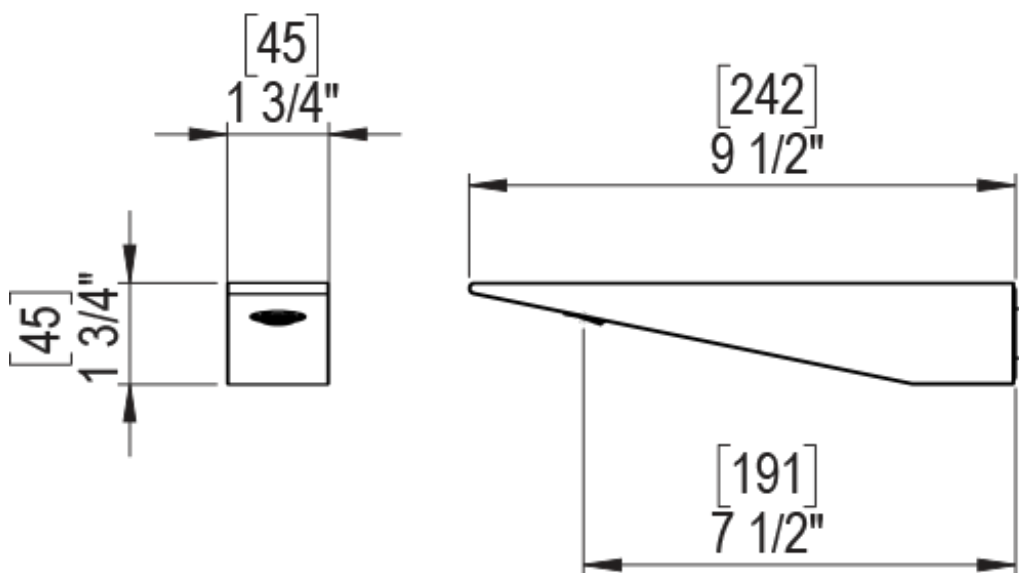

23RSLSCBB Specifications

ADJUSTABLE SLIDE BAR WITH HAND HELD SHOWER ASSEMBLY

WALL MOUNT TUB SPOUT

THREE WAY DIVERTER WITH SHUT-OFFS IN BETWEEN FUNCTIONS

4" SHOWER HEAD WITH WALL MOUNT 16" SHOWER ARM & FLANGE

TEMPERATURE CONTROL VALVE WITH STOPS

INTEGRAL SUPPLY WITH 1/2" NPT X 1/2" NPSM X 3" NIPPLE