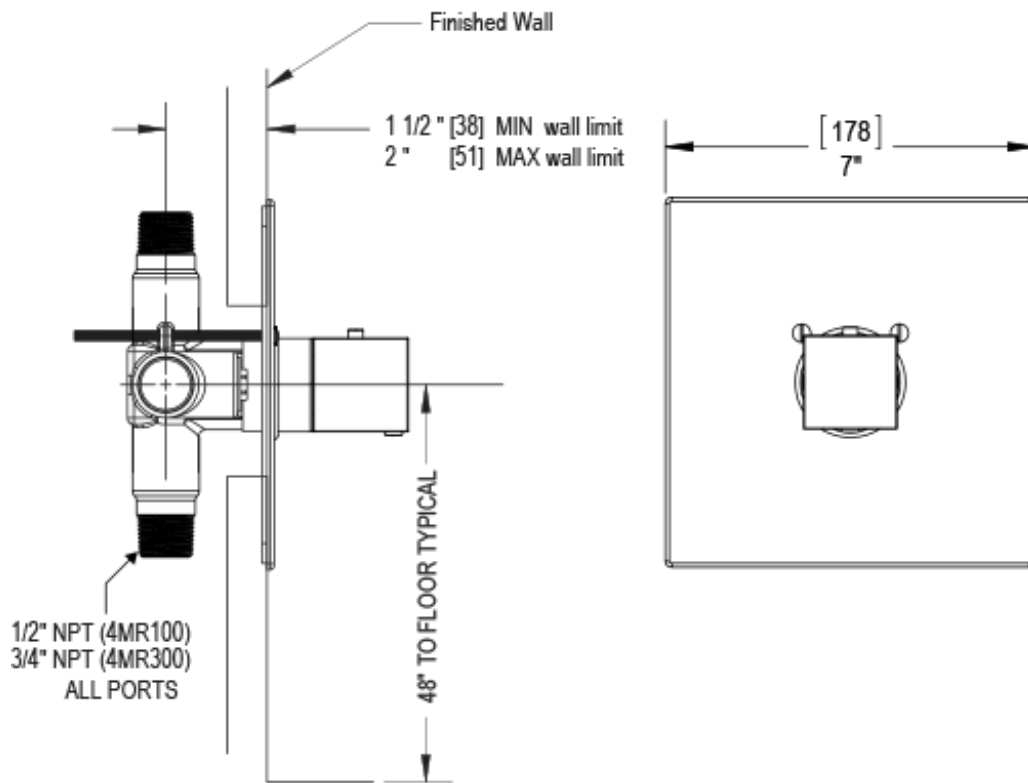

23RSLSCBB Specifications

ADJUSTABLE SLIDE BAR WITH HAND HELD SHOWER ASSEMBLY

WALL MOUNT TUB SPOUT

THREE WAY DIVERTER WITH SHUT-OFFS IN BETWEEN FUNCTIONS

4" SHOWER HEAD WITH WALL MOUNT 16" SHOWER ARM & FLANGE

TEMPERATURE CONTROL VALVE WITH STOPS

INTEGRAL SUPPLY WITH 1/2" NPT X 1/2" NPSM X 3" NIPPLE