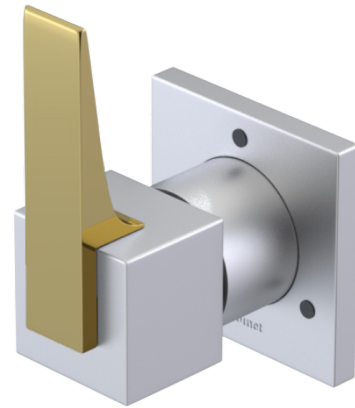

23RSLSCBB Specifications

ADJUSTABLE SLIDE BAR WITH HAND HELD SHOWER ASSEMBLY

WALL MOUNT TUB SPOUT

THREE WAY DIVERTER WITH SHUT-OFFS IN BETWEEN FUNCTIONS

4" SHOWER HEAD WITH WALL MOUNT 16" SHOWER ARM & FLANGE

TEMPERATURE CONTROL VALVE WITH STOPS

INTEGRAL SUPPLY WITH 1/2" NPT X 1/2" NPSM X 3" NIPPLE