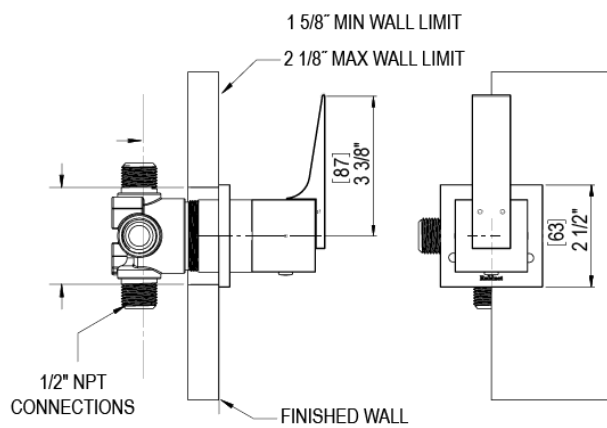

23RSLSCSB Specifications

ADJUSTABLE SLIDE BAR WITH HAND HELD SHOWER ASSEMBLY

WALL MOUNT TUB SPOUT

THREE WAY DIVERTER WITH SHUT-OFFS IN BETWEEN FUNCTIONS

4" SHOWER HEAD WITH WALL MOUNT 16" SHOWER ARM & FLANGE

TEMPERATURE CONTROL VALVE WITH STOPS

INTEGRAL SUPPLY WITH 1/2" NPT X 1/2" NPSM X 3" NIPPLE