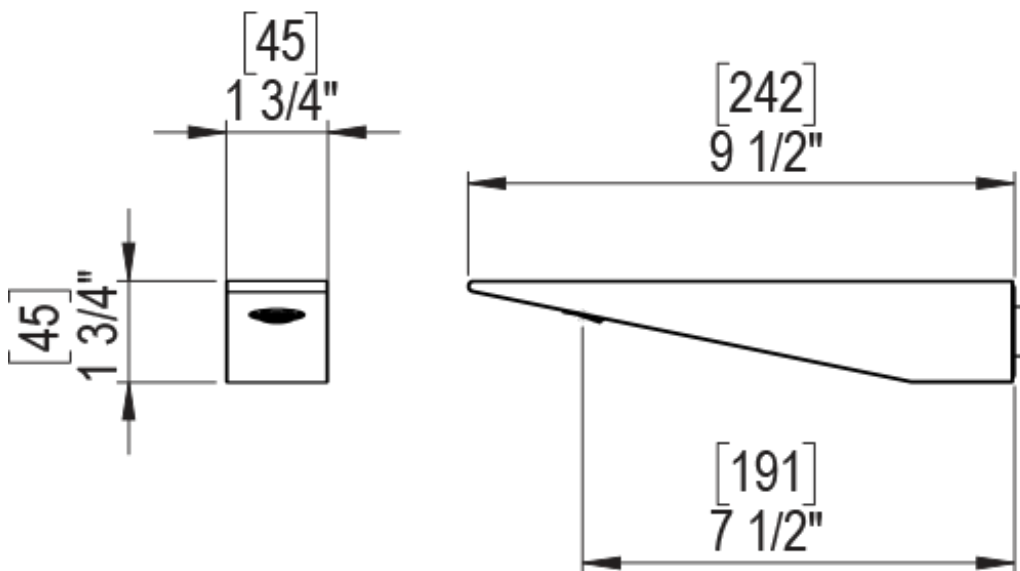

23RSLSCSB Specifications

ADJUSTABLE SLIDE BAR WITH HAND HELD SHOWER ASSEMBLY

WALL MOUNT TUB SPOUT

THREE WAY DIVERTER WITH SHUT-OFFS IN BETWEEN FUNCTIONS

4" SHOWER HEAD WITH WALL MOUNT 16" SHOWER ARM & FLANGE

TEMPERATURE CONTROL VALVE WITH STOPS

INTEGRAL SUPPLY WITH 1/2" NPT X 1/2" NPSM X 3" NIPPLE