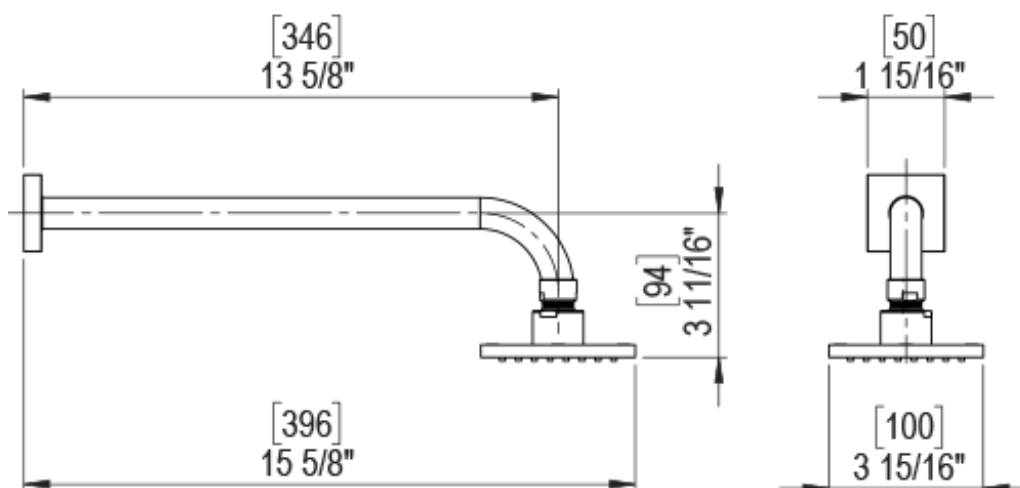

23RSLSCSB Specifications

ADJUSTABLE SLIDE BAR WITH HAND HELD SHOWER ASSEMBLY

WALL MOUNT TUB SPOUT

THREE WAY DIVERTER WITH SHUT-OFFS IN BETWEEN FUNCTIONS

4" SHOWER HEAD WITH WALL MOUNT 16" SHOWER ARM & FLANGE

TEMPERATURE CONTROL VALVE WITH STOPS

INTEGRAL SUPPLY WITH 1/2" NPT X 1/2" NPSM X 3" NIPPLE