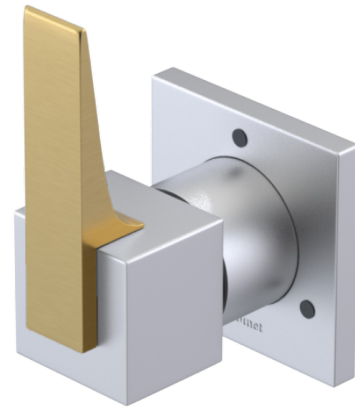

23RSLSCSB Specifications

ADJUSTABLE SLIDE BAR WITH HAND HELD SHOWER ASSEMBLY

WALL MOUNT TUB SPOUT

THREE WAY DIVERTER WITH SHUT-OFFS IN BETWEEN FUNCTIONS

4" SHOWER HEAD WITH WALL MOUNT 16" SHOWER ARM & FLANGE

TEMPERATURE CONTROL VALVE WITH STOPS

INTEGRAL SUPPLY WITH 1/2" NPT X 1/2" NPSM X 3" NIPPLE