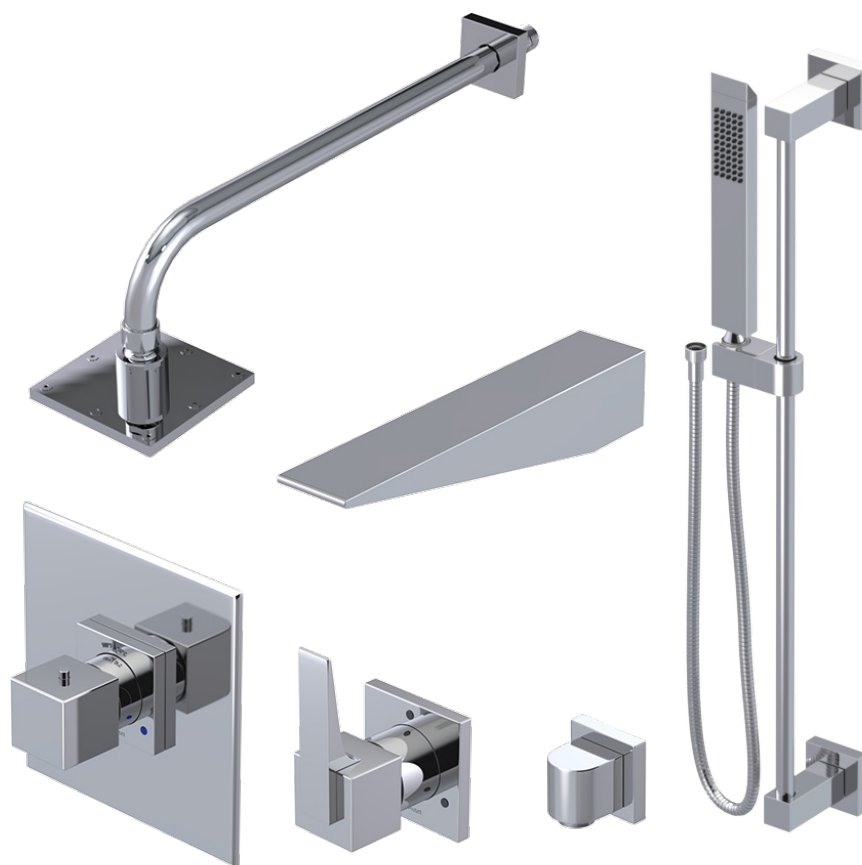

23RSLSCSB Specifications

ADJUSTABLE SLIDE BAR WITH HAND HELD SHOWER ASSEMBLY

WALL MOUNT TUB SPOUT

THREE WAY DIVERTER WITH SHUT-OFFS IN BETWEEN FUNCTIONS

4" SHOWER HEAD WITH WALL MOUNT 16" SHOWER ARM & FLANGE

TEMPERATURE CONTROL VALVE WITH STOPS

INTEGRAL SUPPLY WITH 1/2" NPT X 1/2" NPSM X 3" NIPPLE