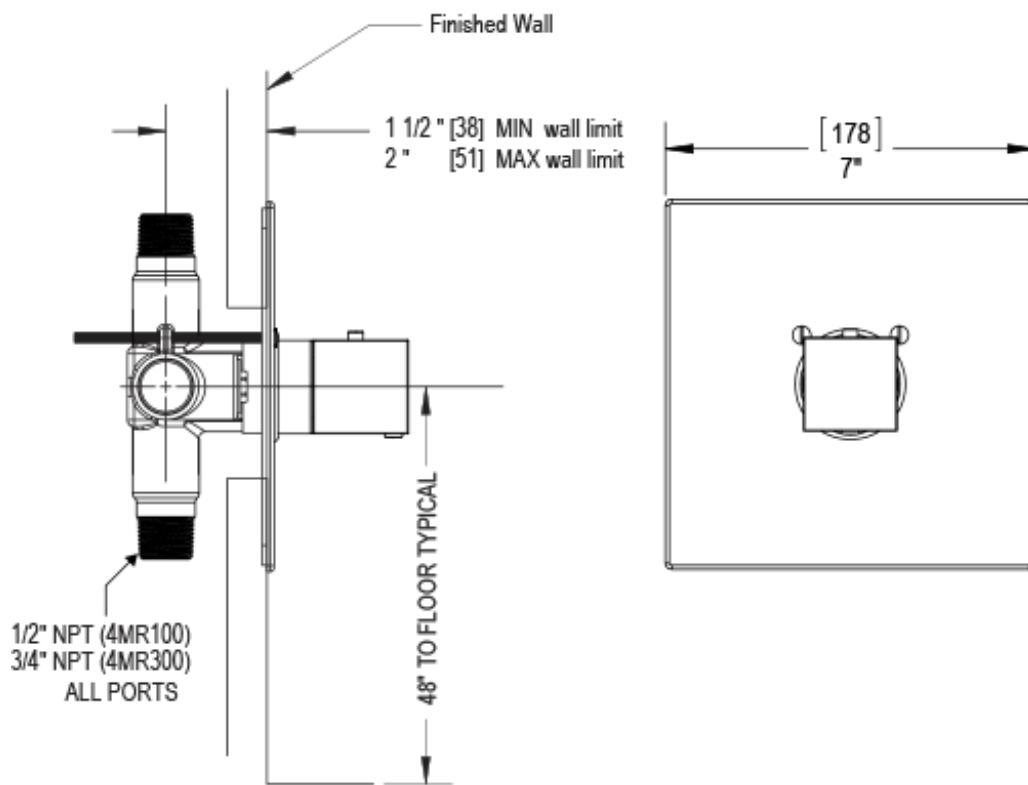

23RSLSCSB Specifications

ADJUSTABLE SLIDE BAR WITH HAND HELD SHOWER ASSEMBLY

WALL MOUNT TUB SPOUT

THREE WAY DIVERTER WITH SHUT-OFFS IN BETWEEN FUNCTIONS

4" SHOWER HEAD WITH WALL MOUNT 16" SHOWER ARM & FLANGE

TEMPERATURE CONTROL VALVE WITH STOPS

INTEGRAL SUPPLY WITH 1/2" NPT X 1/2" NPSM X 3" NIPPLE