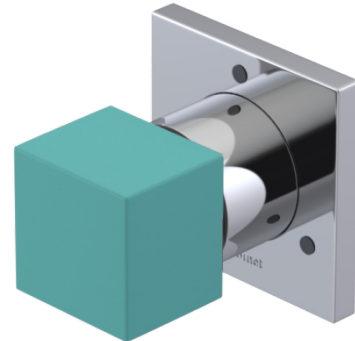

23RSQCHAQ Specifications

ADJUSTABLE SLIDE BAR WITH HAND HELD SHOWER ASSEMBLY

WALL MOUNT TUB SPOUT

THREE WAY DIVERTER WITH SHUT-OFFS IN BETWEEN FUNCTIONS

4" SHOWER HEAD WITH WALL MOUNT 16" SHOWER ARM & FLANGE

TEMPERATURE CONTROL VALVE WITH STOPS

INTEGRAL SUPPLY WITH 1/2" NPT X 1/2" NPSM X 3" NIPPLE