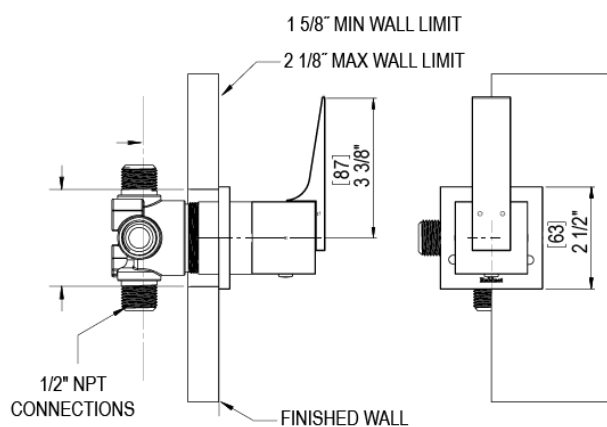

23RSQCHAQ Specifications

ADJUSTABLE SLIDE BAR WITH HAND HELD SHOWER ASSEMBLY

WALL MOUNT TUB SPOUT

THREE WAY DIVERTER WITH SHUT-OFFS IN BETWEEN FUNCTIONS

4" SHOWER HEAD WITH WALL MOUNT 16" SHOWER ARM & FLANGE

TEMPERATURE CONTROL VALVE WITH STOPS

INTEGRAL SUPPLY WITH 1/2" NPT X 1/2" NPSM X 3" NIPPLE