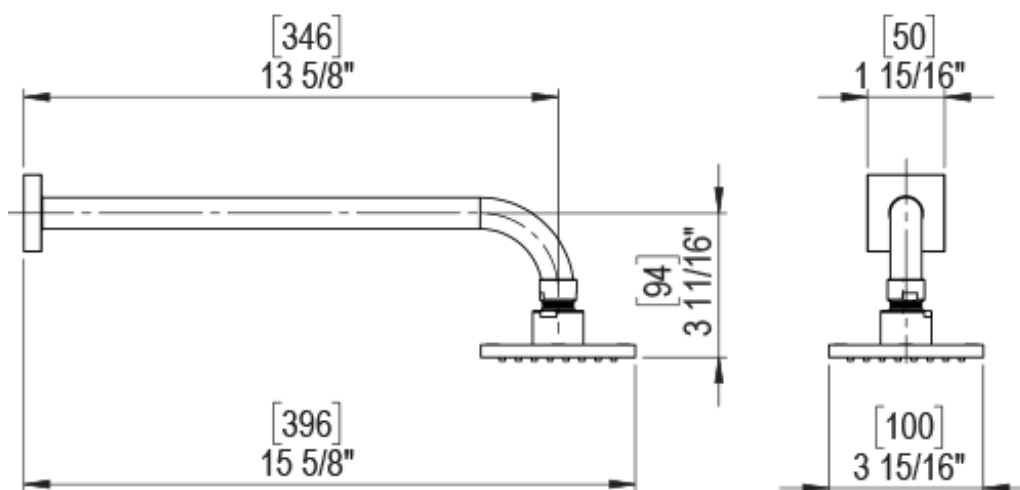

23RSQCHAQ Specifications

ADJUSTABLE SLIDE BAR WITH HAND HELD SHOWER ASSEMBLY

WALL MOUNT TUB SPOUT

THREE WAY DIVERTER WITH SHUT-OFFS IN BETWEEN FUNCTIONS

4" SHOWER HEAD WITH WALL MOUNT 16" SHOWER ARM & FLANGE

TEMPERATURE CONTROL VALVE WITH STOPS

INTEGRAL SUPPLY WITH 1/2" NPT X 1/2" NPSM X 3" NIPPLE