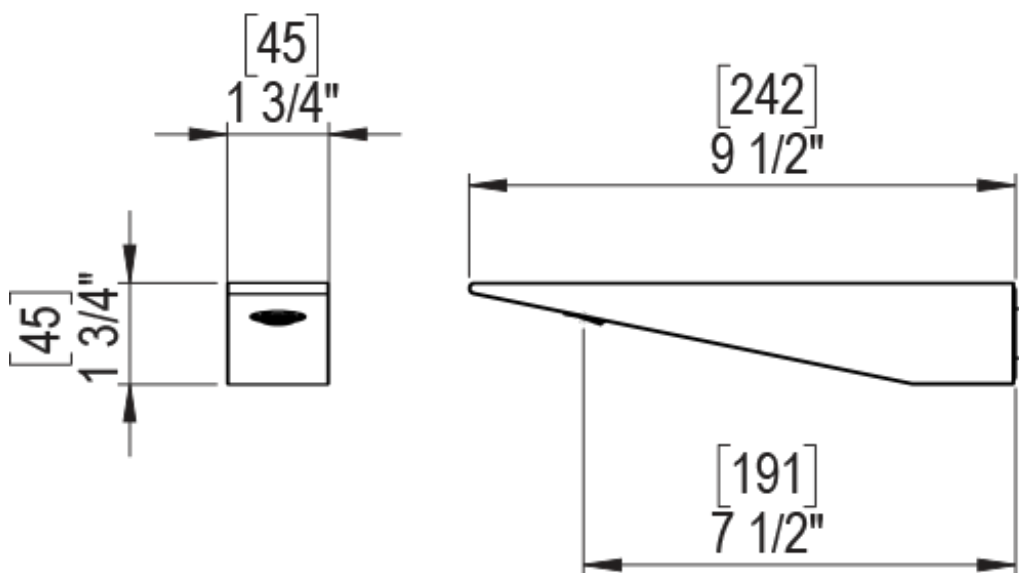

23RSQCHAQ Specifications

ADJUSTABLE SLIDE BAR WITH HAND HELD SHOWER ASSEMBLY

WALL MOUNT TUB SPOUT

THREE WAY DIVERTER WITH SHUT-OFFS IN BETWEEN FUNCTIONS

4" SHOWER HEAD WITH WALL MOUNT 16" SHOWER ARM & FLANGE

TEMPERATURE CONTROL VALVE WITH STOPS

INTEGRAL SUPPLY WITH 1/2" NPT X 1/2" NPSM X 3" NIPPLE