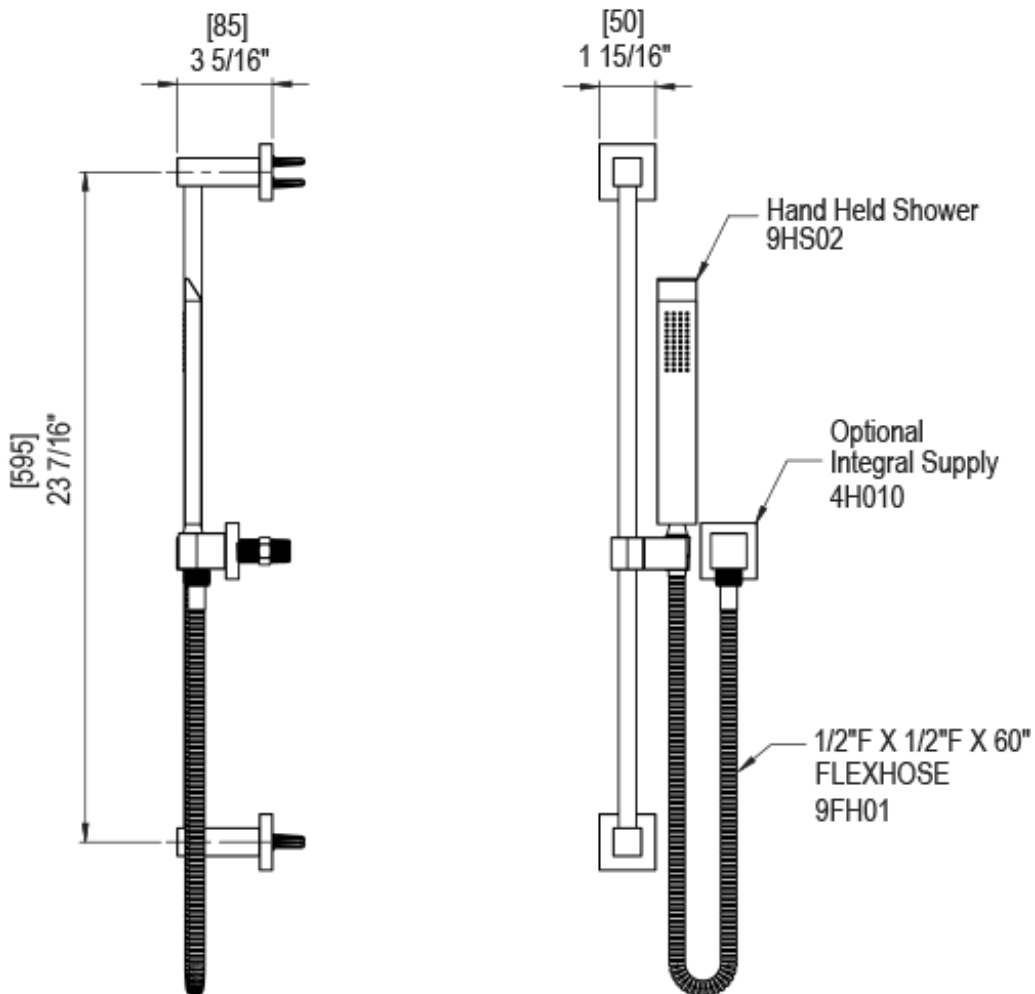

23RSQCHAQ Specifications

ADJUSTABLE SLIDE BAR WITH HAND HELD SHOWER ASSEMBLY

WALL MOUNT TUB SPOUT

THREE WAY DIVERTER WITH SHUT-OFFS IN BETWEEN FUNCTIONS

4" SHOWER HEAD WITH WALL MOUNT 16" SHOWER ARM & FLANGE

TEMPERATURE CONTROL VALVE WITH STOPS

INTEGRAL SUPPLY WITH 1/2" NPT X 1/2" NPSM X 3" NIPPLE