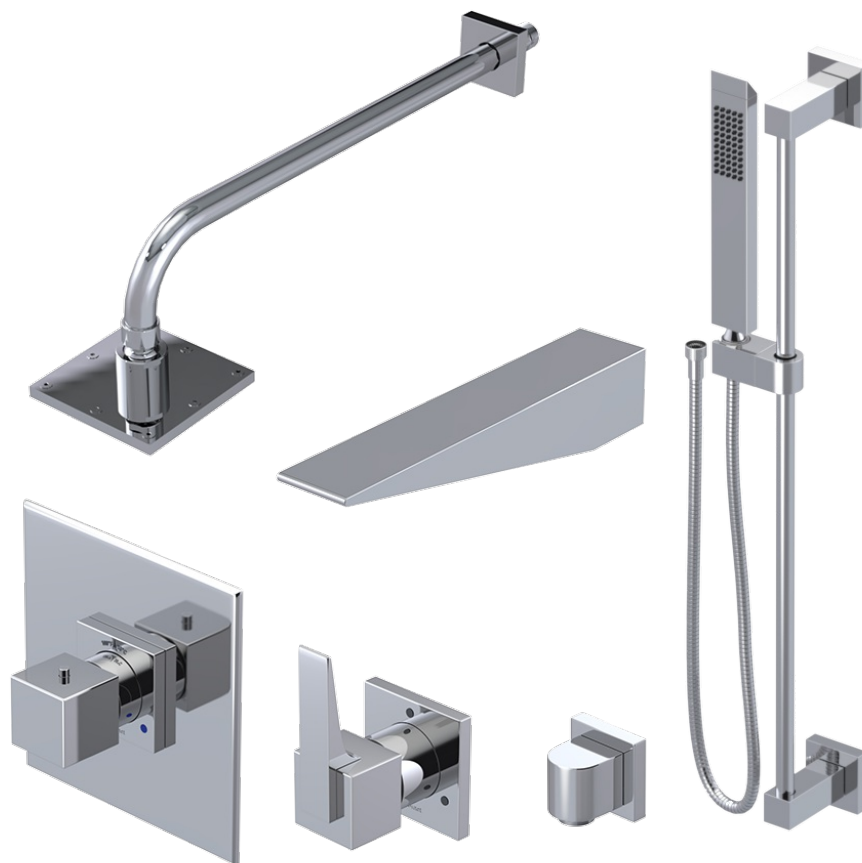

23RSQCHAQ Specifications

ADJUSTABLE SLIDE BAR WITH HAND HELD SHOWER ASSEMBLY

WALL MOUNT TUB SPOUT

THREE WAY DIVERTER WITH SHUT-OFFS IN BETWEEN FUNCTIONS

4" SHOWER HEAD WITH WALL MOUNT 16" SHOWER ARM & FLANGE

TEMPERATURE CONTROL VALVE WITH STOPS

INTEGRAL SUPPLY WITH 1/2" NPT X 1/2" NPSM X 3" NIPPLE