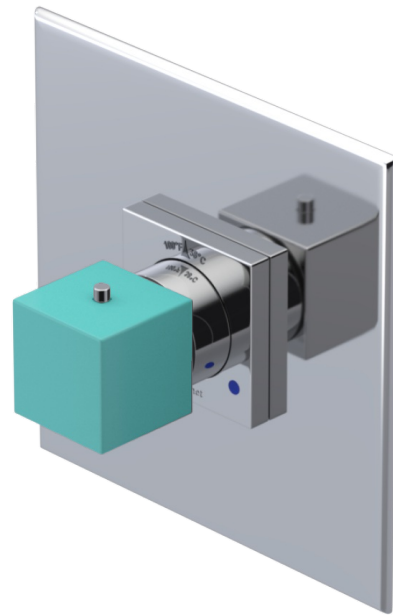

23RSQCHAQ Specifications

ADJUSTABLE SLIDE BAR WITH HAND HELD SHOWER ASSEMBLY

WALL MOUNT TUB SPOUT

THREE WAY DIVERTER WITH SHUT-OFFS IN BETWEEN FUNCTIONS

4" SHOWER HEAD WITH WALL MOUNT 16" SHOWER ARM & FLANGE

TEMPERATURE CONTROL VALVE WITH STOPS

INTEGRAL SUPPLY WITH 1/2" NPT X 1/2" NPSM X 3" NIPPLE