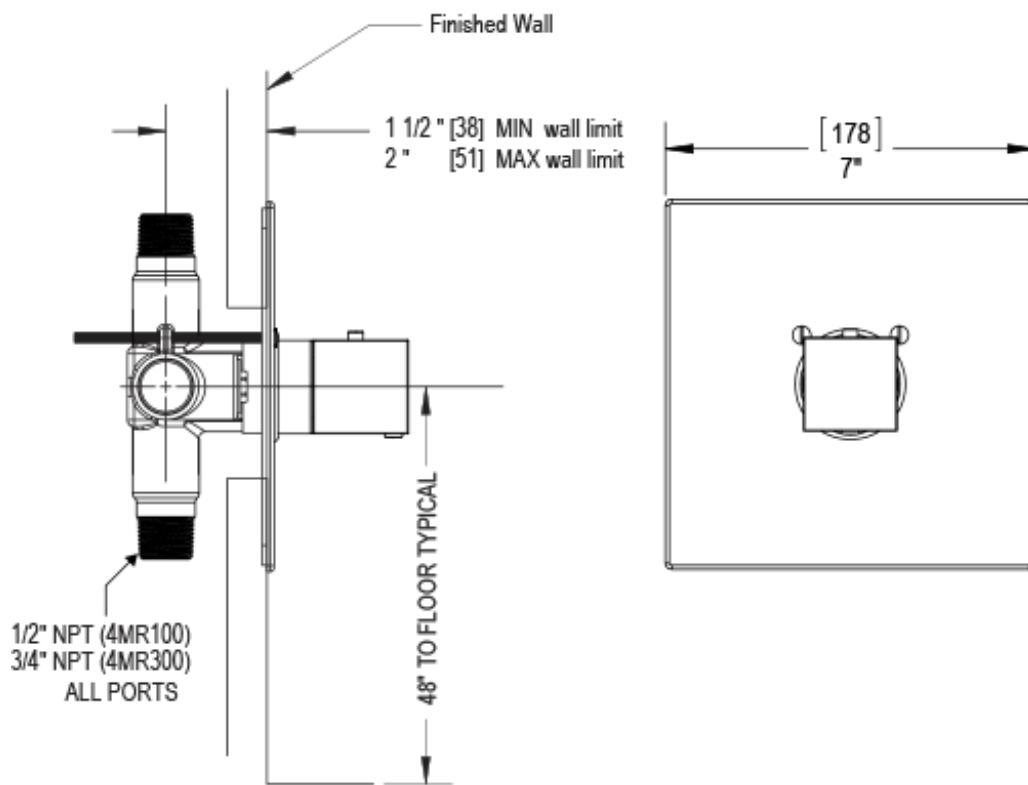

23RSQCHAQ Specifications

ADJUSTABLE SLIDE BAR WITH HAND HELD SHOWER ASSEMBLY

WALL MOUNT TUB SPOUT

THREE WAY DIVERTER WITH SHUT-OFFS IN BETWEEN FUNCTIONS

4" SHOWER HEAD WITH WALL MOUNT 16" SHOWER ARM & FLANGE

TEMPERATURE CONTROL VALVE WITH STOPS

INTEGRAL SUPPLY WITH 1/2" NPT X 1/2" NPSM X 3" NIPPLE