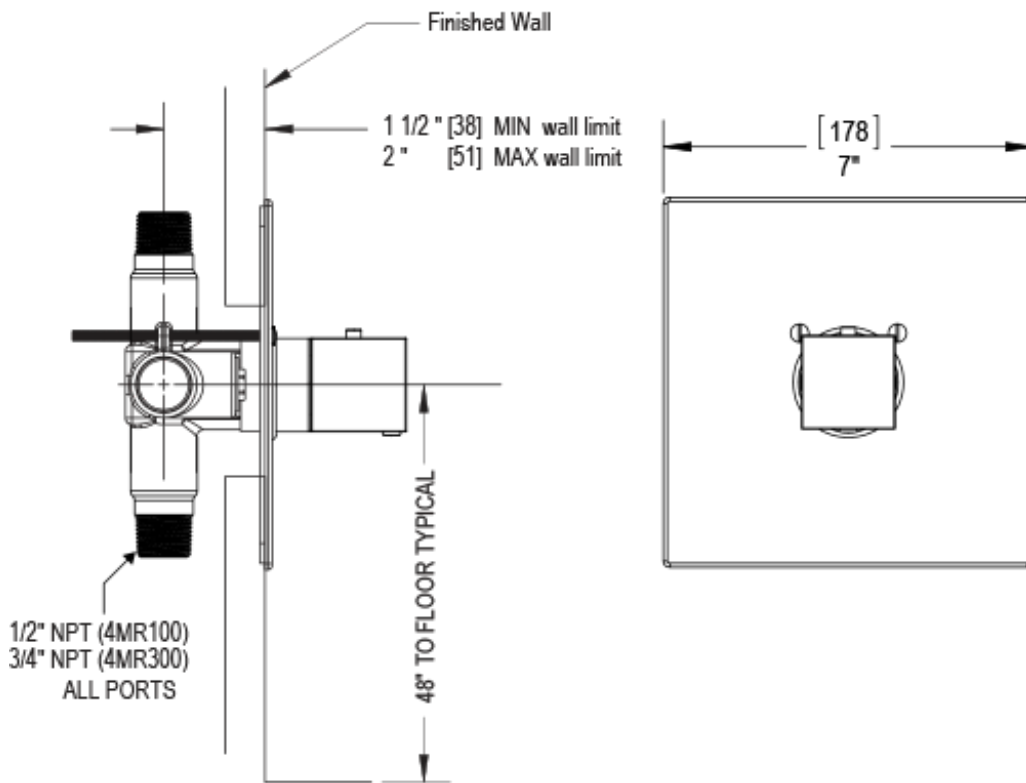

23RSQSCBD Specifications

ADJUSTABLE SLIDE BAR WITH HAND HELD SHOWER ASSEMBLY

WALL MOUNT TUB SPOUT

THREE WAY DIVERTER WITH SHUT-OFFS IN BETWEEN FUNCTIONS

4" SHOWER HEAD WITH WALL MOUNT 16" SHOWER ARM & FLANGE

TEMPERATURE CONTROL VALVE WITH STOPS

INTEGRAL SUPPLY WITH 1/2" NPT X 1/2" NPSM X 3" NIPPLE