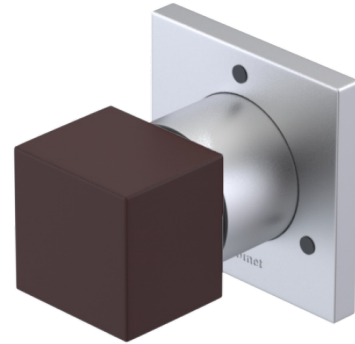

23RSQSCBD Specifications

ADJUSTABLE SLIDE BAR WITH HAND HELD SHOWER ASSEMBLY

WALL MOUNT TUB SPOUT

THREE WAY DIVERTER WITH SHUT-OFFS IN BETWEEN FUNCTIONS

4" SHOWER HEAD WITH WALL MOUNT 16" SHOWER ARM & FLANGE

TEMPERATURE CONTROL VALVE WITH STOPS

INTEGRAL SUPPLY WITH 1/2" NPT X 1/2" NPSM X 3" NIPPLE