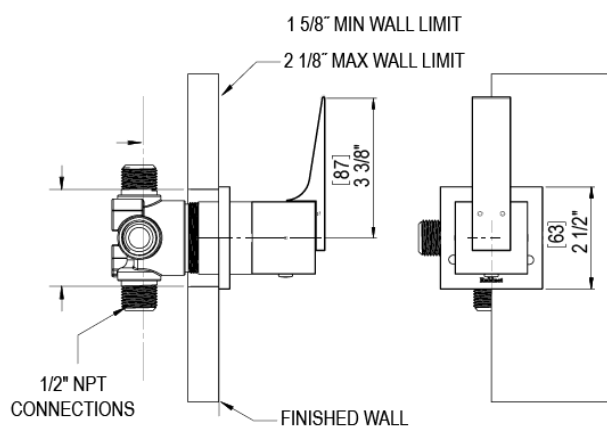

23RSQSCBD Specifications

ADJUSTABLE SLIDE BAR WITH HAND HELD SHOWER ASSEMBLY

WALL MOUNT TUB SPOUT

THREE WAY DIVERTER WITH SHUT-OFFS IN BETWEEN FUNCTIONS

4" SHOWER HEAD WITH WALL MOUNT 16" SHOWER ARM & FLANGE

TEMPERATURE CONTROL VALVE WITH STOPS

INTEGRAL SUPPLY WITH 1/2" NPT X 1/2" NPSM X 3" NIPPLE