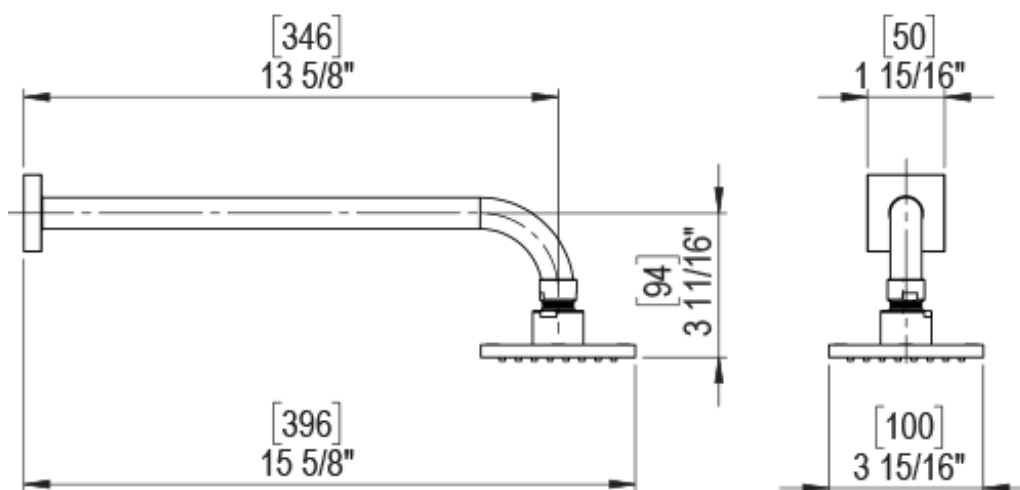

23RSQSCBD Specifications

ADJUSTABLE SLIDE BAR WITH HAND HELD SHOWER ASSEMBLY

WALL MOUNT TUB SPOUT

THREE WAY DIVERTER WITH SHUT-OFFS IN BETWEEN FUNCTIONS

4" SHOWER HEAD WITH WALL MOUNT 16" SHOWER ARM & FLANGE

TEMPERATURE CONTROL VALVE WITH STOPS

INTEGRAL SUPPLY WITH 1/2" NPT X 1/2" NPSM X 3" NIPPLE