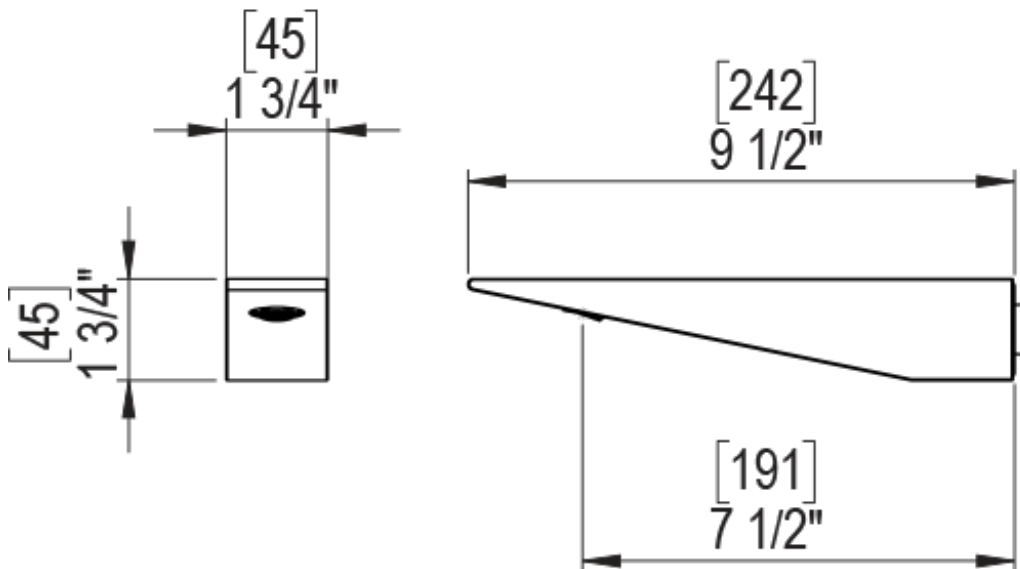

23RSQSCBD Specifications

ADJUSTABLE SLIDE BAR WITH HAND HELD SHOWER ASSEMBLY

WALL MOUNT TUB SPOUT

THREE WAY DIVERTER WITH SHUT-OFFS IN BETWEEN FUNCTIONS

4" SHOWER HEAD WITH WALL MOUNT 16" SHOWER ARM & FLANGE

TEMPERATURE CONTROL VALVE WITH STOPS

INTEGRAL SUPPLY WITH 1/2" NPT X 1/2" NPSM X 3" NIPPLE