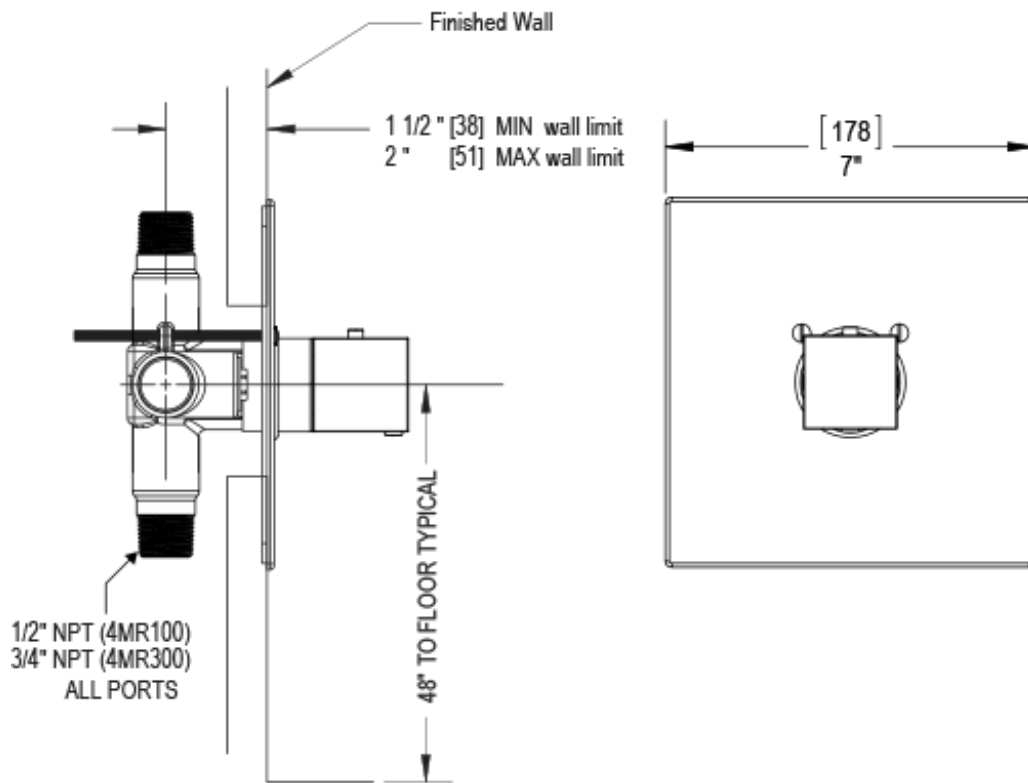

23RSQSCCH Specifications

ADJUSTABLE SLIDE BAR WITH HAND HELD SHOWER ASSEMBLY

WALL MOUNT TUB SPOUT

THREE WAY DIVERTER WITH SHUT-OFFS IN BETWEEN FUNCTIONS

4" SHOWER HEAD WITH WALL MOUNT 16" SHOWER ARM & FLANGE

TEMPERATURE CONTROL VALVE WITH STOPS

INTEGRAL SUPPLY WITH 1/2" NPT X 1/2" NPSM X 3" NIPPLE