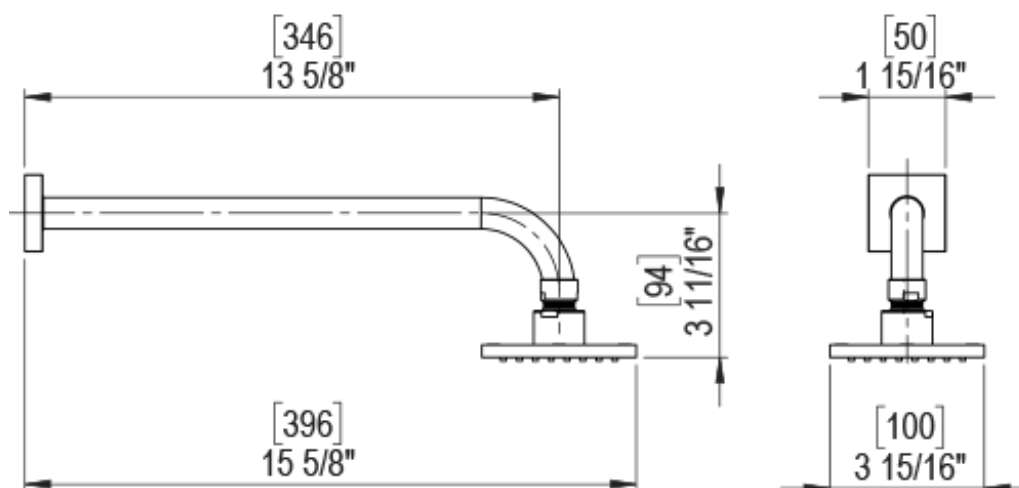

23RSQSCCH Specifications

ADJUSTABLE SLIDE BAR WITH HAND HELD SHOWER ASSEMBLY

WALL MOUNT TUB SPOUT

THREE WAY DIVERTER WITH SHUT-OFFS IN BETWEEN FUNCTIONS

4" SHOWER HEAD WITH WALL MOUNT 16" SHOWER ARM & FLANGE

TEMPERATURE CONTROL VALVE WITH STOPS

INTEGRAL SUPPLY WITH 1/2" NPT X 1/2" NPSM X 3" NIPPLE