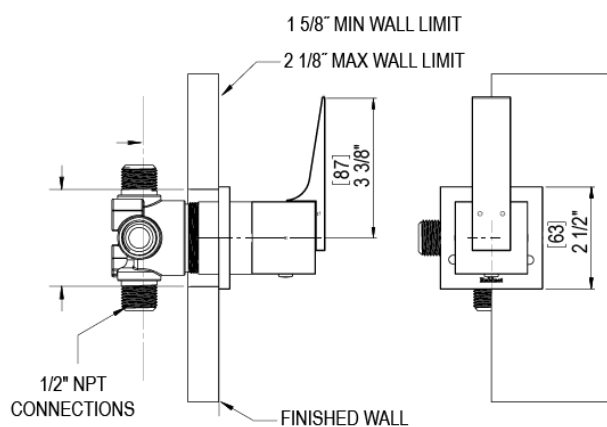

23RSQSCCH Specifications

ADJUSTABLE SLIDE BAR WITH HAND HELD SHOWER ASSEMBLY

WALL MOUNT TUB SPOUT

THREE WAY DIVERTER WITH SHUT-OFFS IN BETWEEN FUNCTIONS

4" SHOWER HEAD WITH WALL MOUNT 16" SHOWER ARM & FLANGE

TEMPERATURE CONTROL VALVE WITH STOPS

INTEGRAL SUPPLY WITH 1/2" NPT X 1/2" NPSM X 3" NIPPLE