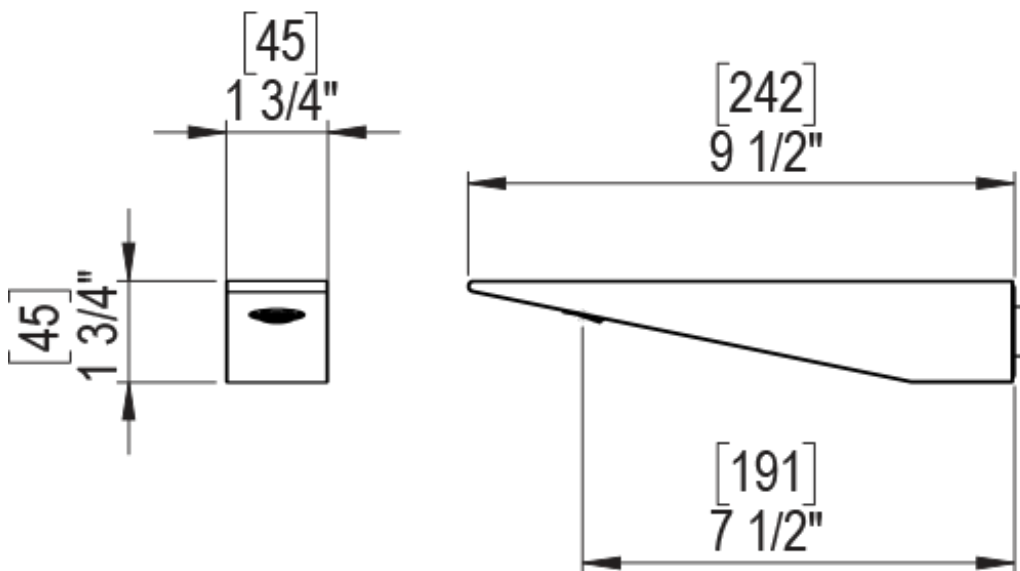

23RSQSCCH Specifications

ADJUSTABLE SLIDE BAR WITH HAND HELD SHOWER ASSEMBLY

WALL MOUNT TUB SPOUT

THREE WAY DIVERTER WITH SHUT-OFFS IN BETWEEN FUNCTIONS

4" SHOWER HEAD WITH WALL MOUNT 16" SHOWER ARM & FLANGE

TEMPERATURE CONTROL VALVE WITH STOPS

INTEGRAL SUPPLY WITH 1/2" NPT X 1/2" NPSM X 3" NIPPLE