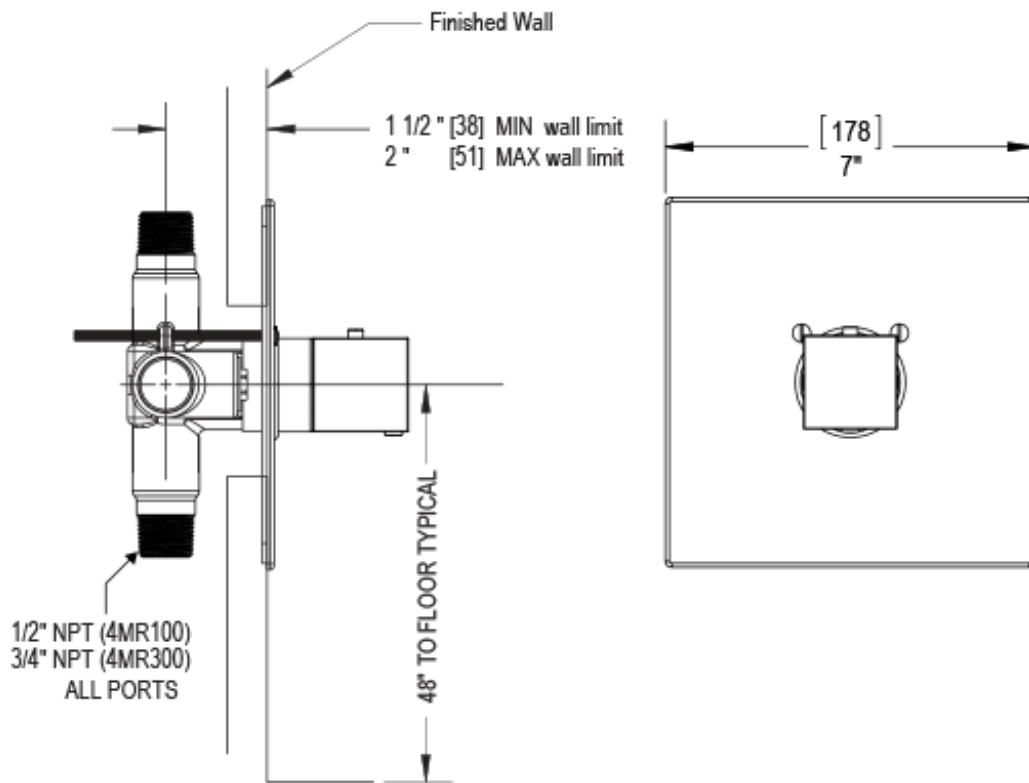

23RSQSCPH Specifications

ADJUSTABLE SLIDE BAR WITH HAND HELD SHOWER ASSEMBLY

WALL MOUNT TUB SPOUT

THREE WAY DIVERTER WITH SHUT-OFFS IN BETWEEN FUNCTIONS

4" SHOWER HEAD WITH WALL MOUNT 16" SHOWER ARM & FLANGE

TEMPERATURE CONTROL VALVE WITH STOPS

INTEGRAL SUPPLY WITH 1/2" NPT X 1/2" NPSM X 3" NIPPLE