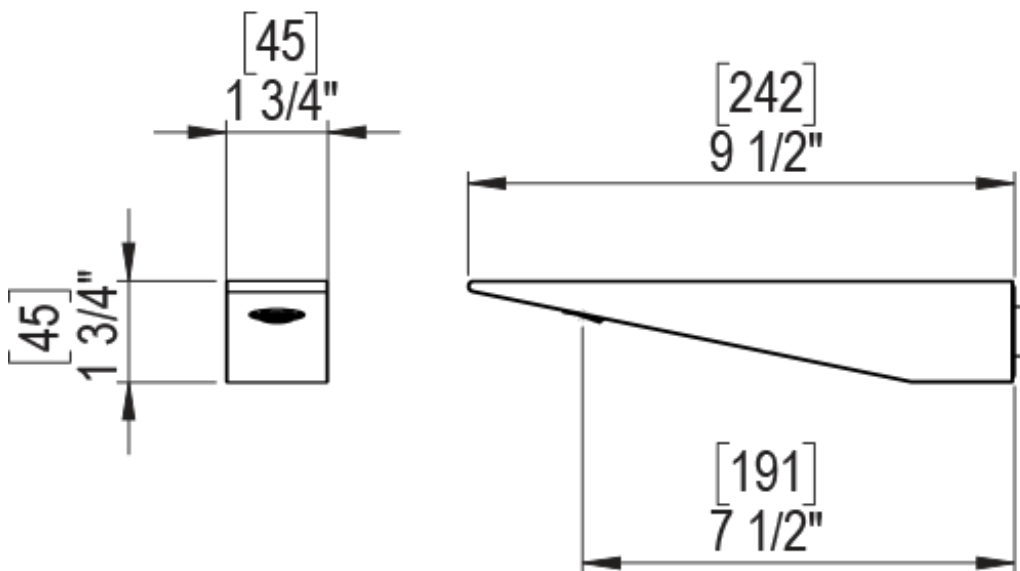

23RSQSCPH Specifications

ADJUSTABLE SLIDE BAR WITH HAND HELD SHOWER ASSEMBLY

WALL MOUNT TUB SPOUT

THREE WAY DIVERTER WITH SHUT-OFFS IN BETWEEN FUNCTIONS

4" SHOWER HEAD WITH WALL MOUNT 16" SHOWER ARM & FLANGE

TEMPERATURE CONTROL VALVE WITH STOPS

INTEGRAL SUPPLY WITH 1/2" NPT X 1/2" NPSM X 3" NIPPLE