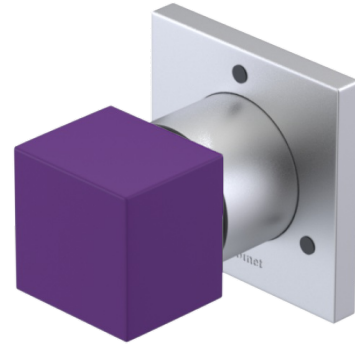

23RSQSCPH Specifications

ADJUSTABLE SLIDE BAR WITH HAND HELD SHOWER ASSEMBLY

WALL MOUNT TUB SPOUT

THREE WAY DIVERTER WITH SHUT-OFFS IN BETWEEN FUNCTIONS

4" SHOWER HEAD WITH WALL MOUNT 16" SHOWER ARM & FLANGE

TEMPERATURE CONTROL VALVE WITH STOPS

INTEGRAL SUPPLY WITH 1/2" NPT X 1/2" NPSM X 3" NIPPLE