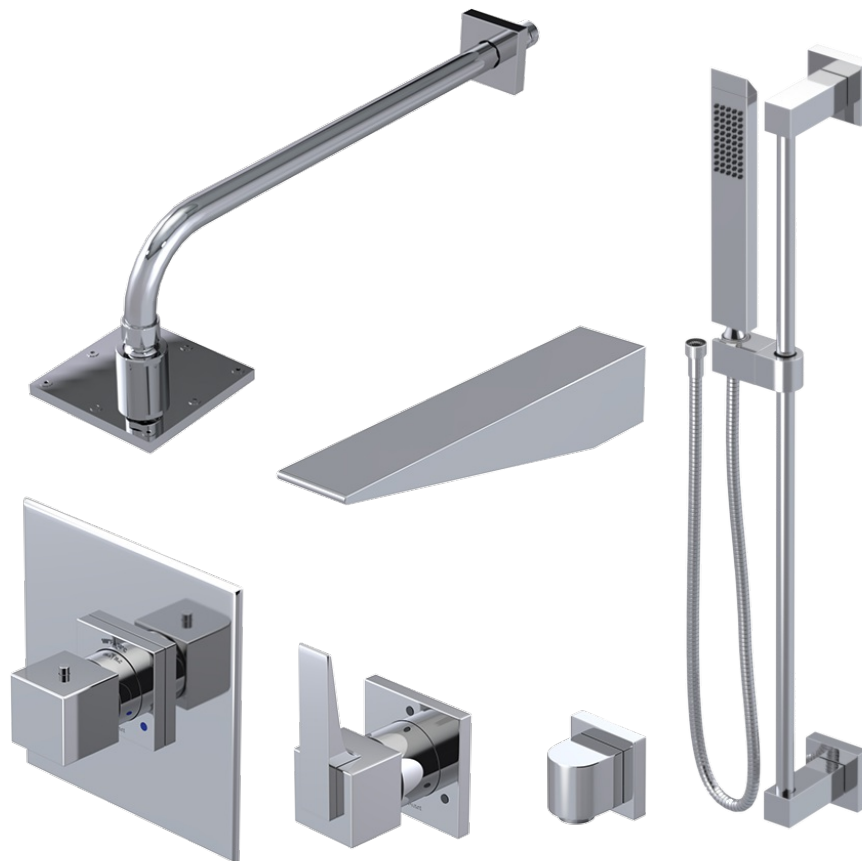

23RSQSCPH Specifications

ADJUSTABLE SLIDE BAR WITH HAND HELD SHOWER ASSEMBLY

WALL MOUNT TUB SPOUT

THREE WAY DIVERTER WITH SHUT-OFFS IN BETWEEN FUNCTIONS

4" SHOWER HEAD WITH WALL MOUNT 16" SHOWER ARM & FLANGE

TEMPERATURE CONTROL VALVE WITH STOPS

INTEGRAL SUPPLY WITH 1/2" NPT X 1/2" NPSM X 3" NIPPLE