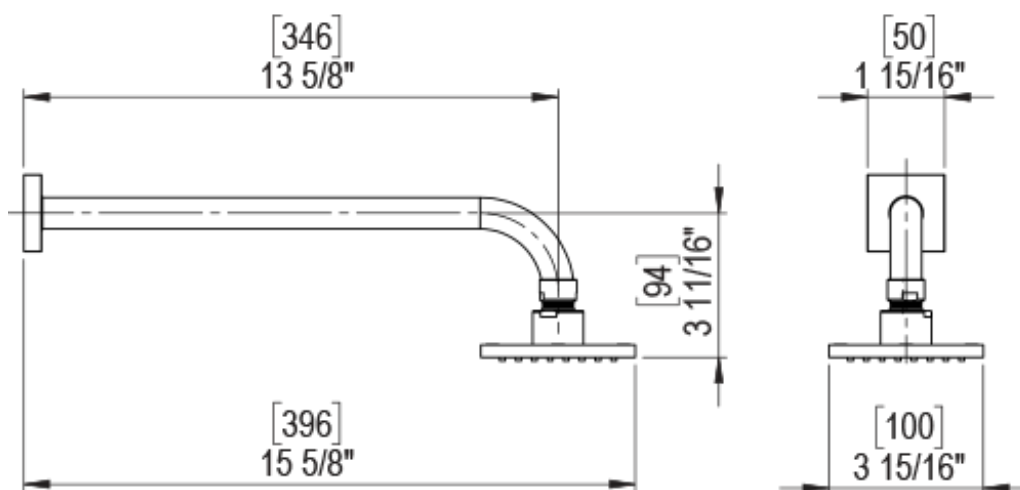

23RSQSCPH Specifications

ADJUSTABLE SLIDE BAR WITH HAND HELD SHOWER ASSEMBLY

WALL MOUNT TUB SPOUT

THREE WAY DIVERTER WITH SHUT-OFFS IN BETWEEN FUNCTIONS

4" SHOWER HEAD WITH WALL MOUNT 16" SHOWER ARM & FLANGE

TEMPERATURE CONTROL VALVE WITH STOPS

INTEGRAL SUPPLY WITH 1/2" NPT X 1/2" NPSM X 3" NIPPLE