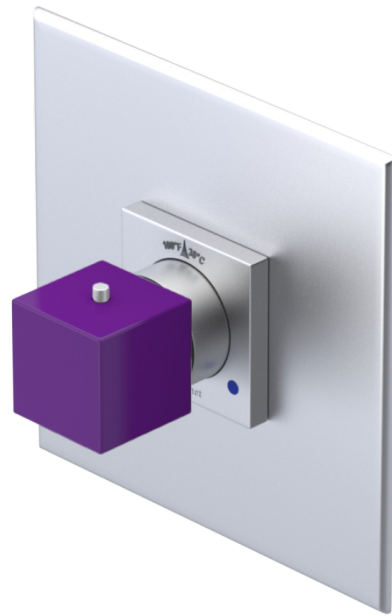

23RSQSCPH Specifications

ADJUSTABLE SLIDE BAR WITH HAND HELD SHOWER ASSEMBLY

WALL MOUNT TUB SPOUT

THREE WAY DIVERTER WITH SHUT-OFFS IN BETWEEN FUNCTIONS

4" SHOWER HEAD WITH WALL MOUNT 16" SHOWER ARM & FLANGE

TEMPERATURE CONTROL VALVE WITH STOPS

INTEGRAL SUPPLY WITH 1/2" NPT X 1/2" NPSM X 3" NIPPLE