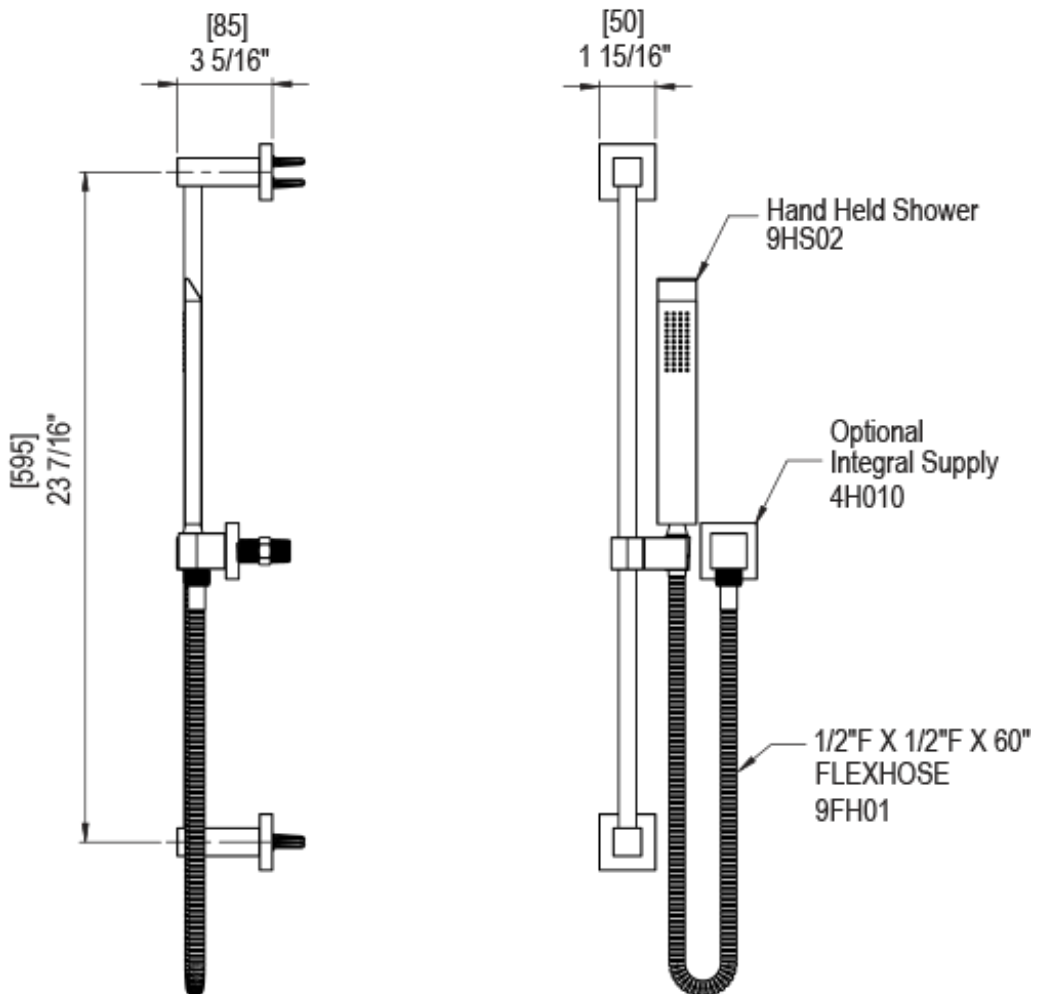

23RSQSCPH Specifications

ADJUSTABLE SLIDE BAR WITH HAND HELD SHOWER ASSEMBLY

WALL MOUNT TUB SPOUT

THREE WAY DIVERTER WITH SHUT-OFFS IN BETWEEN FUNCTIONS

4" SHOWER HEAD WITH WALL MOUNT 16" SHOWER ARM & FLANGE

TEMPERATURE CONTROL VALVE WITH STOPS

INTEGRAL SUPPLY WITH 1/2" NPT X 1/2" NPSM X 3" NIPPLE