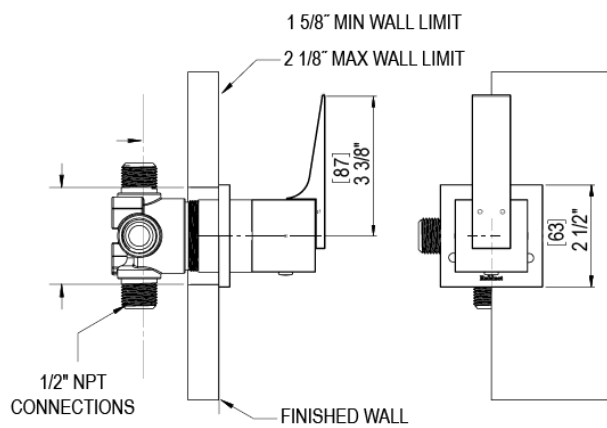

23RSQSCPH Specifications

ADJUSTABLE SLIDE BAR WITH HAND HELD SHOWER ASSEMBLY

WALL MOUNT TUB SPOUT

THREE WAY DIVERTER WITH SHUT-OFFS IN BETWEEN FUNCTIONS

4" SHOWER HEAD WITH WALL MOUNT 16" SHOWER ARM & FLANGE

TEMPERATURE CONTROL VALVE WITH STOPS

INTEGRAL SUPPLY WITH 1/2" NPT X 1/2" NPSM X 3" NIPPLE