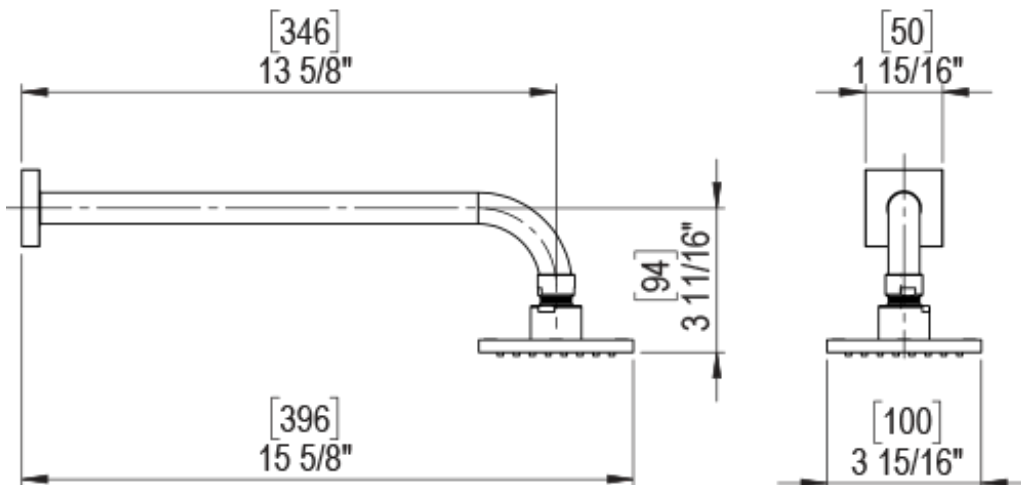

23RSLABMMR Specifications

ADJUSTABLE SLIDE BAR WITH HAND HELD SHOWER ASSEMBLY

WALL MOUNT TUB SPOUT

THREE WAY DIVERTER WITH SHUT-OFFS IN BETWEEN FUNCTIONS

4" SHOWER HEAD WITH WALL MOUNT 16" SHOWER ARM & FLANGE

TEMPERATURE CONTROL VALVE WITH STOPS

INTEGRAL SUPPLY WITH 1/2" NPT X 1/2" NPSM X 3" NIPPLE