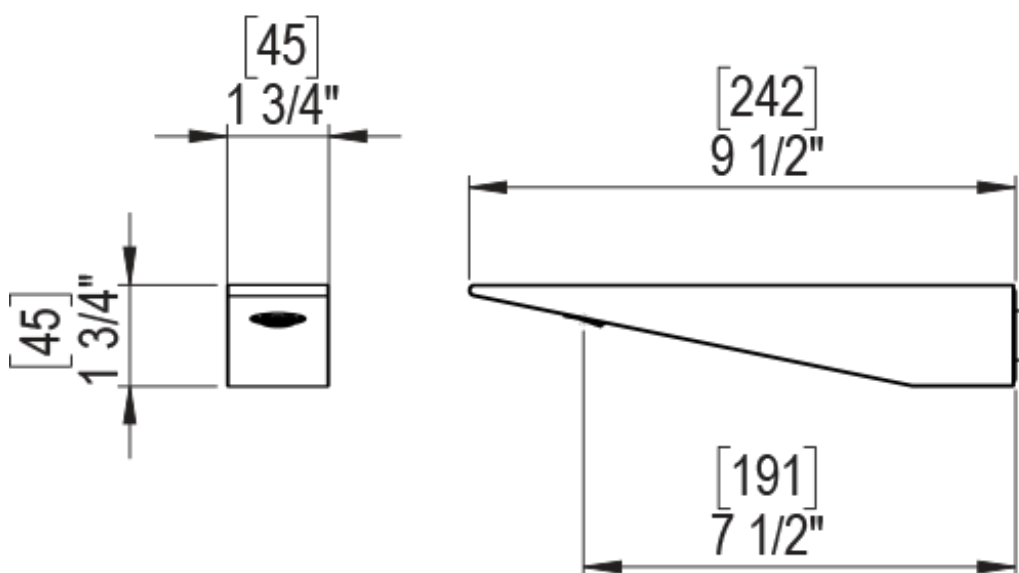

23RSLABMMR Specifications

ADJUSTABLE SLIDE BAR WITH HAND HELD SHOWER ASSEMBLY

WALL MOUNT TUB SPOUT

THREE WAY DIVERTER WITH SHUT-OFFS IN BETWEEN FUNCTIONS

4" SHOWER HEAD WITH WALL MOUNT 16" SHOWER ARM & FLANGE

TEMPERATURE CONTROL VALVE WITH STOPS

INTEGRAL SUPPLY WITH 1/2" NPT X 1/2" NPSM X 3" NIPPLE