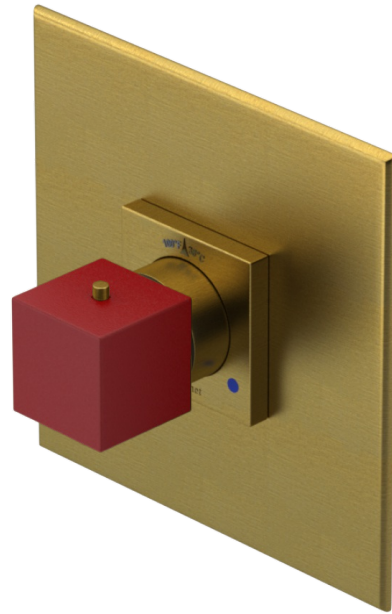

23RSLABMMR Specifications

ADJUSTABLE SLIDE BAR WITH HAND HELD SHOWER ASSEMBLY

WALL MOUNT TUB SPOUT

THREE WAY DIVERTER WITH SHUT-OFFS IN BETWEEN FUNCTIONS

4" SHOWER HEAD WITH WALL MOUNT 16" SHOWER ARM & FLANGE

TEMPERATURE CONTROL VALVE WITH STOPS

INTEGRAL SUPPLY WITH 1/2" NPT X 1/2" NPSM X 3" NIPPLE