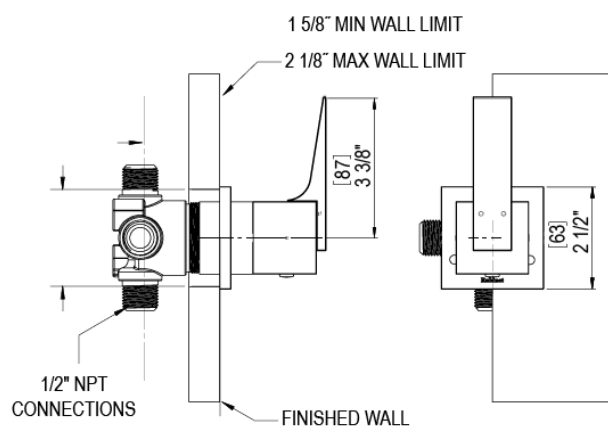

23RSLABMMR Specifications

ADJUSTABLE SLIDE BAR WITH HAND HELD SHOWER ASSEMBLY

WALL MOUNT TUB SPOUT

THREE WAY DIVERTER WITH SHUT-OFFS IN BETWEEN FUNCTIONS

4" SHOWER HEAD WITH WALL MOUNT 16" SHOWER ARM & FLANGE

TEMPERATURE CONTROL VALVE WITH STOPS

INTEGRAL SUPPLY WITH 1/2" NPT X 1/2" NPSM X 3" NIPPLE