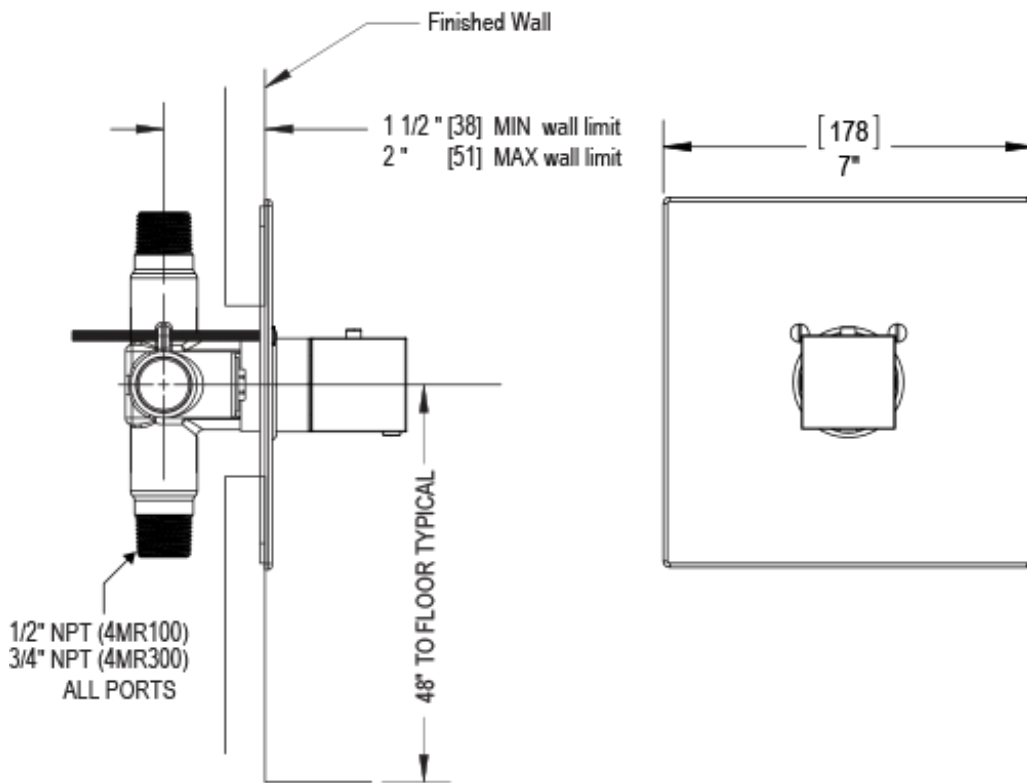

23RSLABMMR Specifications

ADJUSTABLE SLIDE BAR WITH HAND HELD SHOWER ASSEMBLY

WALL MOUNT TUB SPOUT

THREE WAY DIVERTER WITH SHUT-OFFS IN BETWEEN FUNCTIONS

4" SHOWER HEAD WITH WALL MOUNT 16" SHOWER ARM & FLANGE

TEMPERATURE CONTROL VALVE WITH STOPS

INTEGRAL SUPPLY WITH 1/2" NPT X 1/2" NPSM X 3" NIPPLE