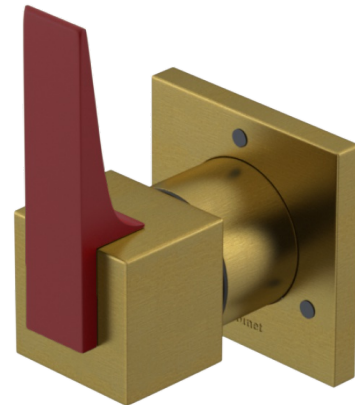

23RSLABMMR Specifications

ADJUSTABLE SLIDE BAR WITH HAND HELD SHOWER ASSEMBLY

WALL MOUNT TUB SPOUT

THREE WAY DIVERTER WITH SHUT-OFFS IN BETWEEN FUNCTIONS

4" SHOWER HEAD WITH WALL MOUNT 16" SHOWER ARM & FLANGE

TEMPERATURE CONTROL VALVE WITH STOPS

INTEGRAL SUPPLY WITH 1/2" NPT X 1/2" NPSM X 3" NIPPLE