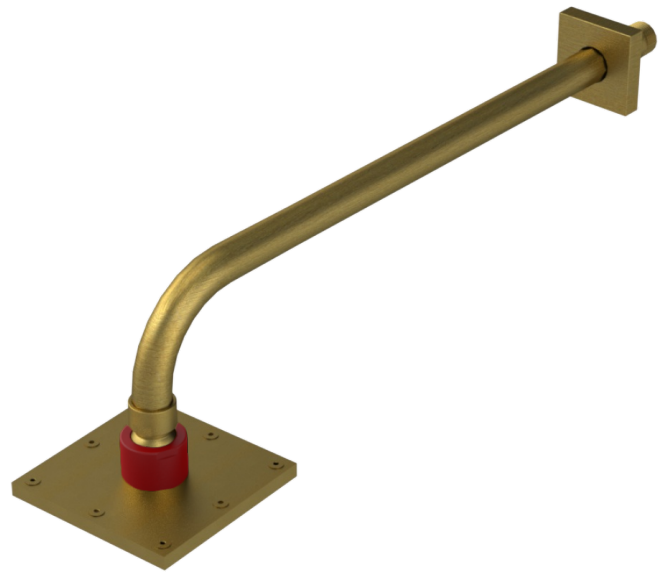

23RSLABMMR Specifications

ADJUSTABLE SLIDE BAR WITH HAND HELD SHOWER ASSEMBLY

WALL MOUNT TUB SPOUT

THREE WAY DIVERTER WITH SHUT-OFFS IN BETWEEN FUNCTIONS

4" SHOWER HEAD WITH WALL MOUNT 16" SHOWER ARM & FLANGE

TEMPERATURE CONTROL VALVE WITH STOPS

INTEGRAL SUPPLY WITH 1/2" NPT X 1/2" NPSM X 3" NIPPLE