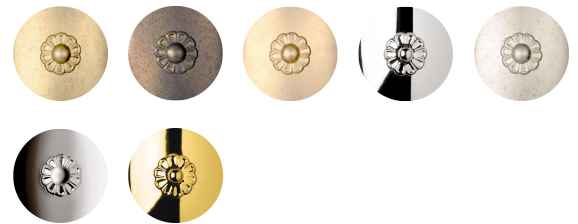

SCHONBEK

1870

CENTURY

1702

The ultimate heirloom chandelier, regal and refined, timeless and classic. A masterpiece of cascading crystals with an intricately cut crystal column, Century is fit for a ballroom, a stately dining room or a grand residence.

OPTIONS

Heritage Crystal (H)

-22, -23, -26, -40, -48, -49, -211

MORE CENTURY

1701	1703	1704
1705	1707	1709
1712	1716	1718
1829		

SPECIFICATIONS

Type:	Wall Sconce
↔ Width/Length:	12in / 30cm
↕ Height:	14in / 36cm
↗↘ Depth/Extension:	5.5in / 14cm
📦 Hang Weight:	4lbs / 1.8kg
Tier Count:	1
Bulb Count:	2
Bulb Info:	(2) E12, 60 MAX, B10**
Voltage:	110V / 220V / CCC

*Bulb Included **Bulb Not Included