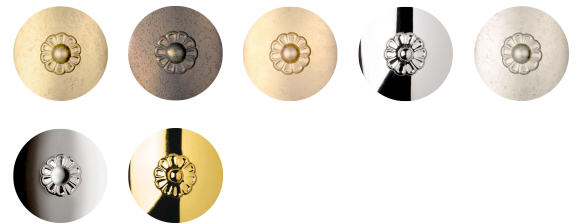

SCHONBEK

1870

CENTURY

1705

The ultimate heirloom chandelier, regal and refined, timeless and classic. A masterpiece of cascading crystals with an intricately cut crystal column, Century is fit for a ballroom, a stately dining room or a grand residence.

OPTIONS

Heritage Crystal (H)

-22, -23, -26, -40, -48, -49, -211

MORE CENTURY

1701	1702	1703
1704	1707	1709
1712	1716	1718
1829		

SPECIFICATIONS

Type:	Chandelier
↔ Width/Length:	21in / 53cm
↕ Height:	20in / 51cm
↓ Chain Length:	40in / 102cm
⬇ Hang Weight:	14lbs / 6.3kg
Tier Count:	1
Bulb Count:	6
Bulb Info:	(6) E12, 60 MAX, B10**
Voltage:	110V / 220V / CCC

*Bulb Included **Bulb Not Included