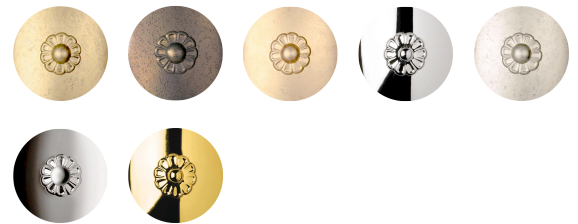

## CENTURY

1707

The ultimate heirloom chandelier, regal and refined, timeless and classic. A masterpiece of cascading crystals with an intricately cut crystal column, Century is fit for a ballroom, a stately dining room or a grand residence.

## OPTIONS

Heritage Crystal (H)

-22, -23, -26, -40, -48, -49, -211