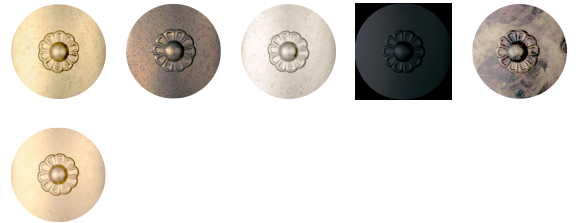

SCHONBEK

1870

RENAISSANCE RECTANGLE

3796

Recalling the glorious opulence of Baroque chandeliers with its open frame, lyre patterns and bouquet tops, Renaissance is an homage to the seventeenth-century court of King Louis XIV. Our interpretation is boldly contemporary.

OPTIONS

Heritage Crystal (H), Crystals From Swarovski (S), CRYSTALS FROM SWAROVSKI (TK)

-22, -23, -48, -51, -76, -26

MORE RENAISSANCE RECTANGLE

3756	3757	3758
3761	3762	3769
3770	3771	3772
3773	3774	3780
3783	3784	3785
3787	3792	

SPECIFICATIONS

Type:	Chandelier
↔ Width/Length:	56in / 142cm
↕ Height:	34in / 86cm
↗ Depth/Extension:	23in / 58cm
↓ Chain Length:	40in / 102cm
⬇ Hang Weight:	56lbs / 25.2kg
Bulb Count:	14
Bulb Info:	(12) E12, 60 MAX, B10** (2) E12, 15 MAX, T7*
Voltage:	110V / 220V / CCC