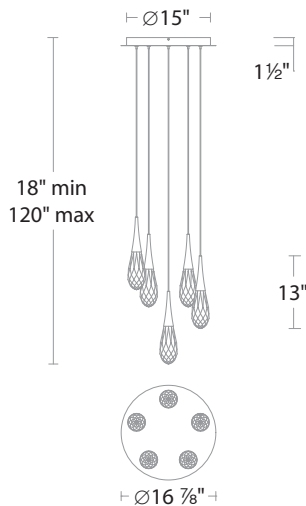

AB: Aged Brass

BK: Black

PN: Polished Nickel

DESCRIPTION

Height-adjustable, faceted crystal teardrop elements float in mid-air. Cascading from above and perfectly designed for illuminating foyers and dining tables while making a dramatic design statement in a range of residential and hospitality environments.

LINE DRAWING

FEATURES

- Built-in color temperature adjustability switch from 3000K/3500K/4000K at time of installation
- Thin powered aircraft cables provide an ultra clean look for adjustable suspension height
- Canopy conceals a proprietary universal 120V-220V-277V driver
- Can be mounted on a sloped ceiling

SPECIFICATIONS

CRI	90
Dimming	ELV, 0-10V, TRIAC
Standards	ETL/cETL, Damp, Title 24

REPLACEMENT PARTS

- RPL-GLA-21213 - Crystal

Model	Size	LED Color Temp	Finish	Voltage	Wattage	Weight	LED Lumens	Delivered Lumens
BPD21205	5 lights	3000K/3500K/4000K	AB Aged Brass BK Black PN Polished Nickel	120-277V	31W	28 lb	2925	940