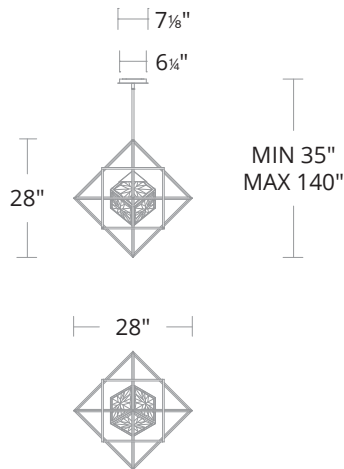

HERACLES

BPD51228

Project: _____
Location: _____
Fixture Type: _____
Catalog Number: _____

AVAILABLE FINISHES

BK: Black

DESCRIPTION

A geometric phenom with striking depth and dimension. This stunning modern design showcases an illuminated faceted optic crystal cube within tumbling cubes, like high-roller dice.

LINE DRAWING

FEATURES

- Built-in color temperature adjustability switch from 3000K/3500K/4000K at time of installation
- Three 12" and one 6" down rods included (additional sold separately)
- Hang straight swivel
- Spin-on round canopy with minimal hardware
- Thin canopy conceals a proprietary universal 120V-220V-277V driver
- Can be mounted on a sloped ceiling

SPECIFICATIONS

CRI	90
Dimming	ELV, 0-10V, TRIAC
Standards	ETL/cETL, Damp

REPLACEMENT PARTS

- RPL-ROD-IN06-BK-01 - 6" Rod (BK)
- RPL-ROD-IN12-BK-01 - 12" Rod (BK)

Model	Size	LED Color Temp	Finish	Voltage	Wattage	Weight	LED Lumens	Delivered Lumens
BPD51228	28"	3000K/3500K/4000K	BK Black	120-277V	18W	24 lb	1200	730