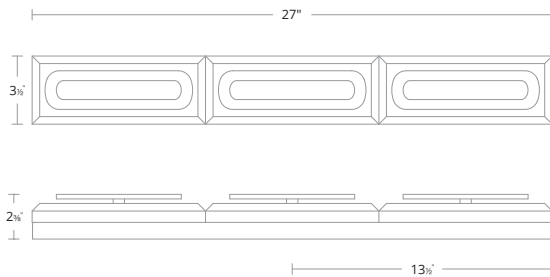

## DESCRIPTION

Spectacular and unique, this linear bath luminaire indirectly illuminates hand applied radiance crystal gemstones to the solid Schonbek optic crystal insets. Backlit to enhance ambient illumination, the linear silhouette offers visual comfort and a unique aesthetic with its three carved crystal panels. Soiree is offered in 2 finishes and mounts vertically or horizontally.

## LINE DRAWING