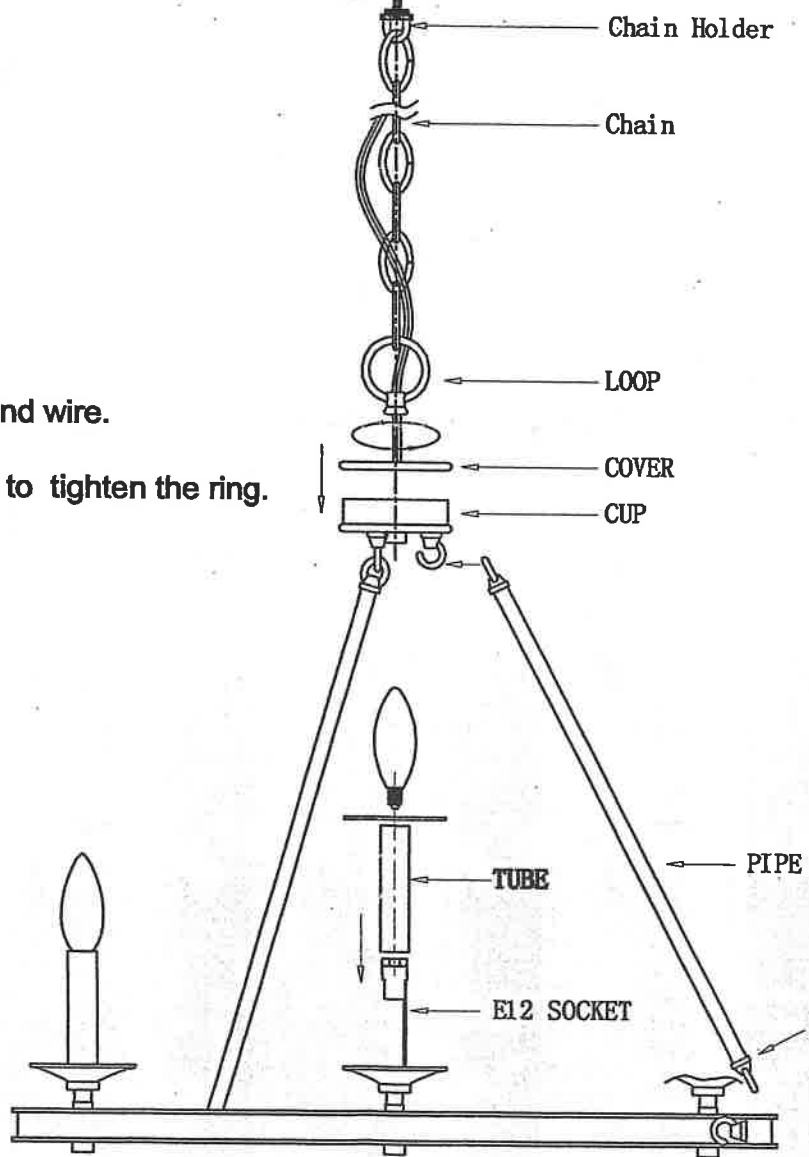

Ground wire

Wire Nut

Screw

Canopy

Outlet Box

Flxture Wire

Mounting Starp

Ground Screw

Chain Holder

Chain

LOOP

COVER

CUP

a. Pulling wire and ground wire.

b. Closing the flat cover to tighten the ring.

TUBE

PIPE

E12 SOCKET

1-307-6

1-308-8

1-310-10