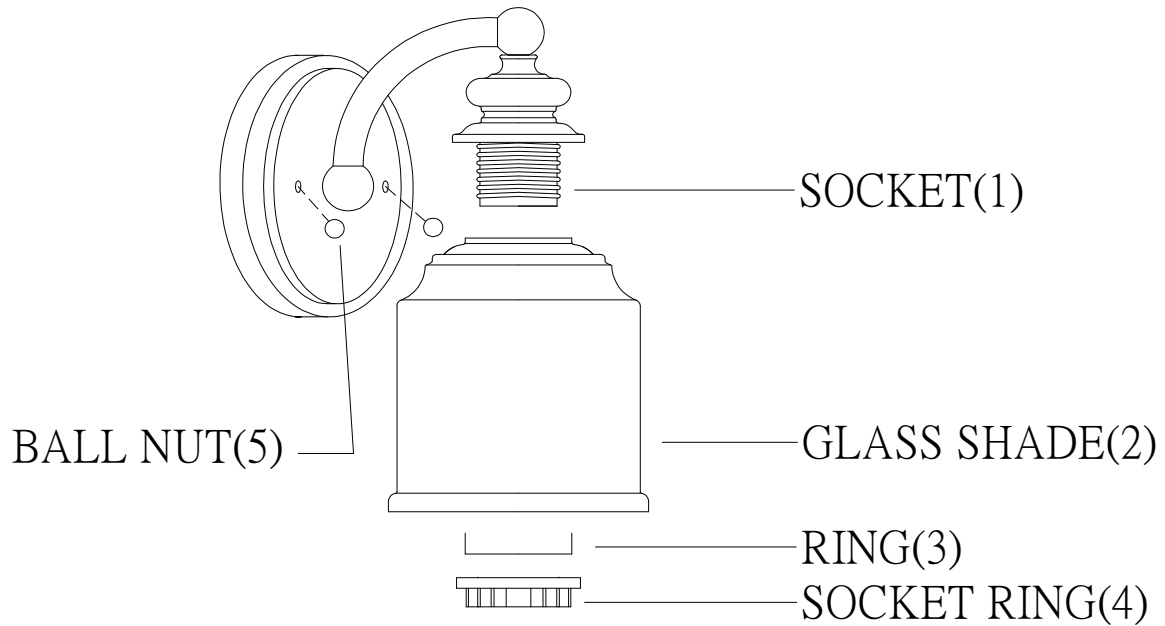

LIGHTING

ITEM NO: 9-6836-1-11
9-6836-1-13
9-6836-1-322
9-6836-1-SN

INSTALLATION INSTRUCTIONS

1. Carefully remove the fixture out of the carton, and check that all parts are included referring to the above illustration. Make sure not to misplace any parts that are needed for the installation;
2. Put the glass shade(2) and ring(3) onto socket(1), and secure it with socket ring(4);
3. The fixture is assembled!