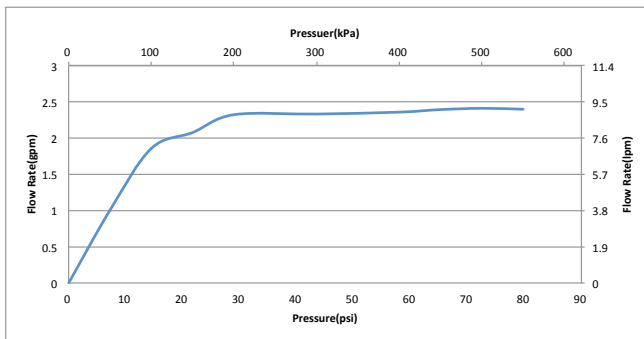

TBW01003U1

Round Showerhead 1 Mode

SPECIFICATIONS

Material	ABS & POM
Maximum Flow Rate	2.5 gpm (9.5 lpm)
Warranty	Limited Lifetime for Residential Use One Year for Commercial Use
Shipping Weight	4.2 lbs
Shipping Dimensions	14-1/4" L x 10-3/4" W x 7" H

INSTALLATION NOTES

Use with TS110MW16: Rain Shower Arm Wall Mount 16" or TS110MC6: Rain Shower Arm Ceiling Mount 6" (Sold separately)