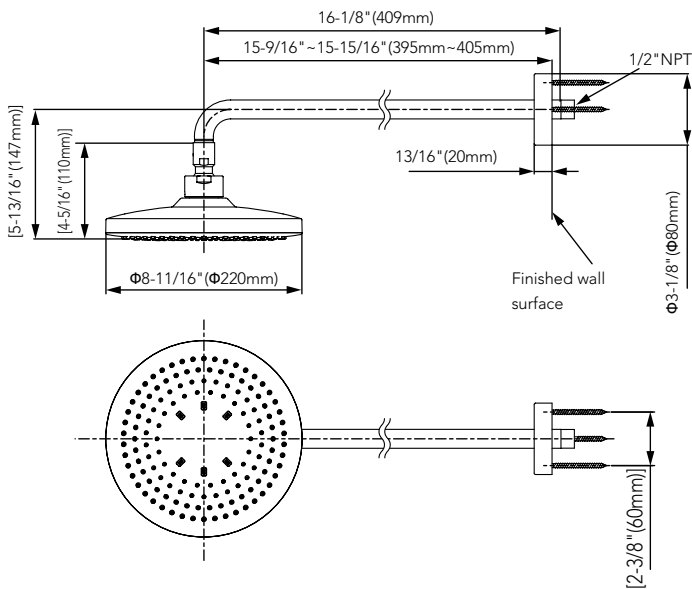

## Round Showerhead 1 Mode

### SPECIFICATIONS

<b>Material</b>	ABS & POM
<b>Maximum Flow Rate</b>	2.5 gpm (9.5 lpm)
<b>Warranty</b>	Limited Lifetime for Residential Use One Year for Commercial Use
<b>Shipping Weight</b>	4.2 lbs
<b>Shipping Dimensions</b>	14-1/4" L x 10-3/4" W x 7" H

### INSTALLATION NOTES

Use with TS110MW16: Rain Shower Arm Wall Mount 16" or TS110MC6: Rain Shower Arm Ceiling Mount 6" (Sold separately)

### DIMENSIONS

Note: The unit of above dimension is inch (mm); the dimension in [ ] is for reference only. Shower arm and mounting bracket are not included.

**TOTO**